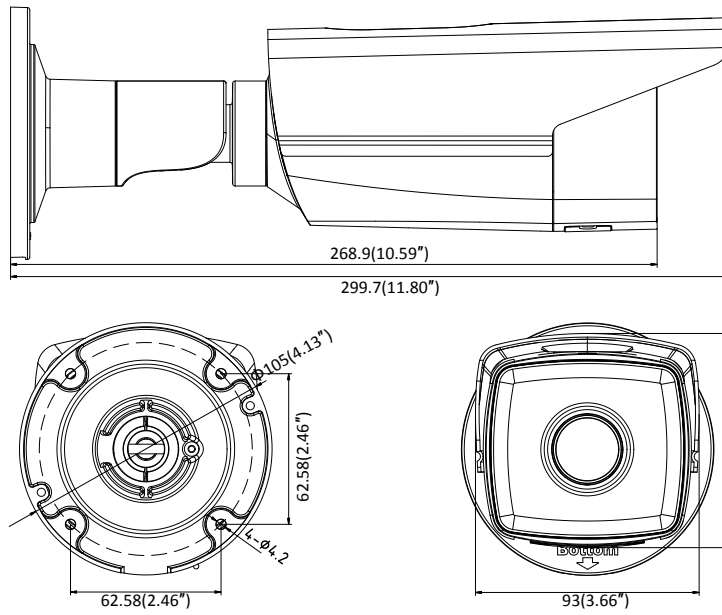

Available Model

DS-2CD2T25FWD-I5(2.8 mm), DS-2CD2T25FWD-I5(4 mm), DS-2CD2T25FWD-I5(6 mm), DS-2CD2T25FWD-I5(8 mm),
DS-2CD2T25FWD-I5(12 mm)
DS-2CD2T25FWD-I8(2.8 mm), DS-2CD2T25FWD-I8(4 mm), DS-2CD2T25FWD-I8(6 mm), DS-2CD2T25FWD-I8(8 mm),
DS-2CD2T25FWD-I8(12 mm)

Dimension

Unit: mm (inch)