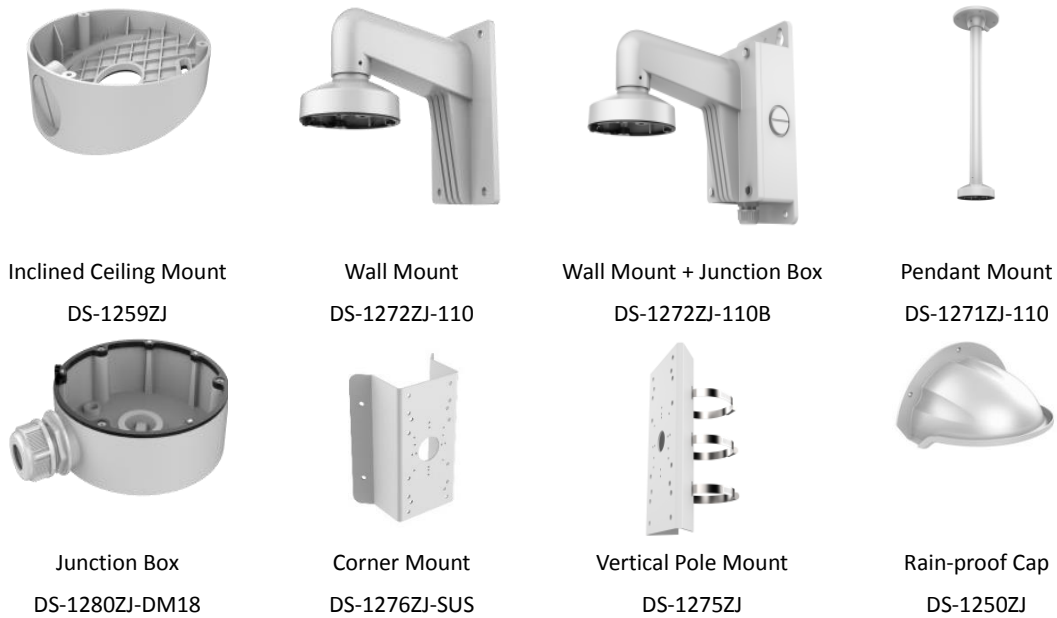

Material	Camera body: metal, bubble: plastic
Dimensions	Camera: Φ 111 mm $\times$ 82.4 mm (Φ 4.4" $\times$ 3.2") Package: 134 $\times$ 134 $\times$ 108 mm (5.3" $\times$ 5.3" $\times$ 4.3")
Weight	Camera: approx. 500 g (1.1 lb.)

Available Model

DS-2CD2163G0-I (2.8/4/6/8 mm), DS-2CD2163G0-IS (2.8/4/6/8 mm)

Dimension

Accessory