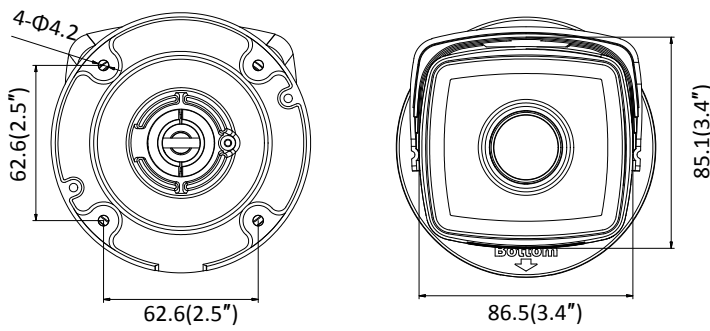

Weight	Camera: 1200 g (2.7 lb.)

Available Model

DS-2CD2T83G0-I5(2.8/4/6/8 mm), DS-2CD2T83G0-I8(2.8/4/6/8 mm)

Dimension

Unit: mm

Accessory