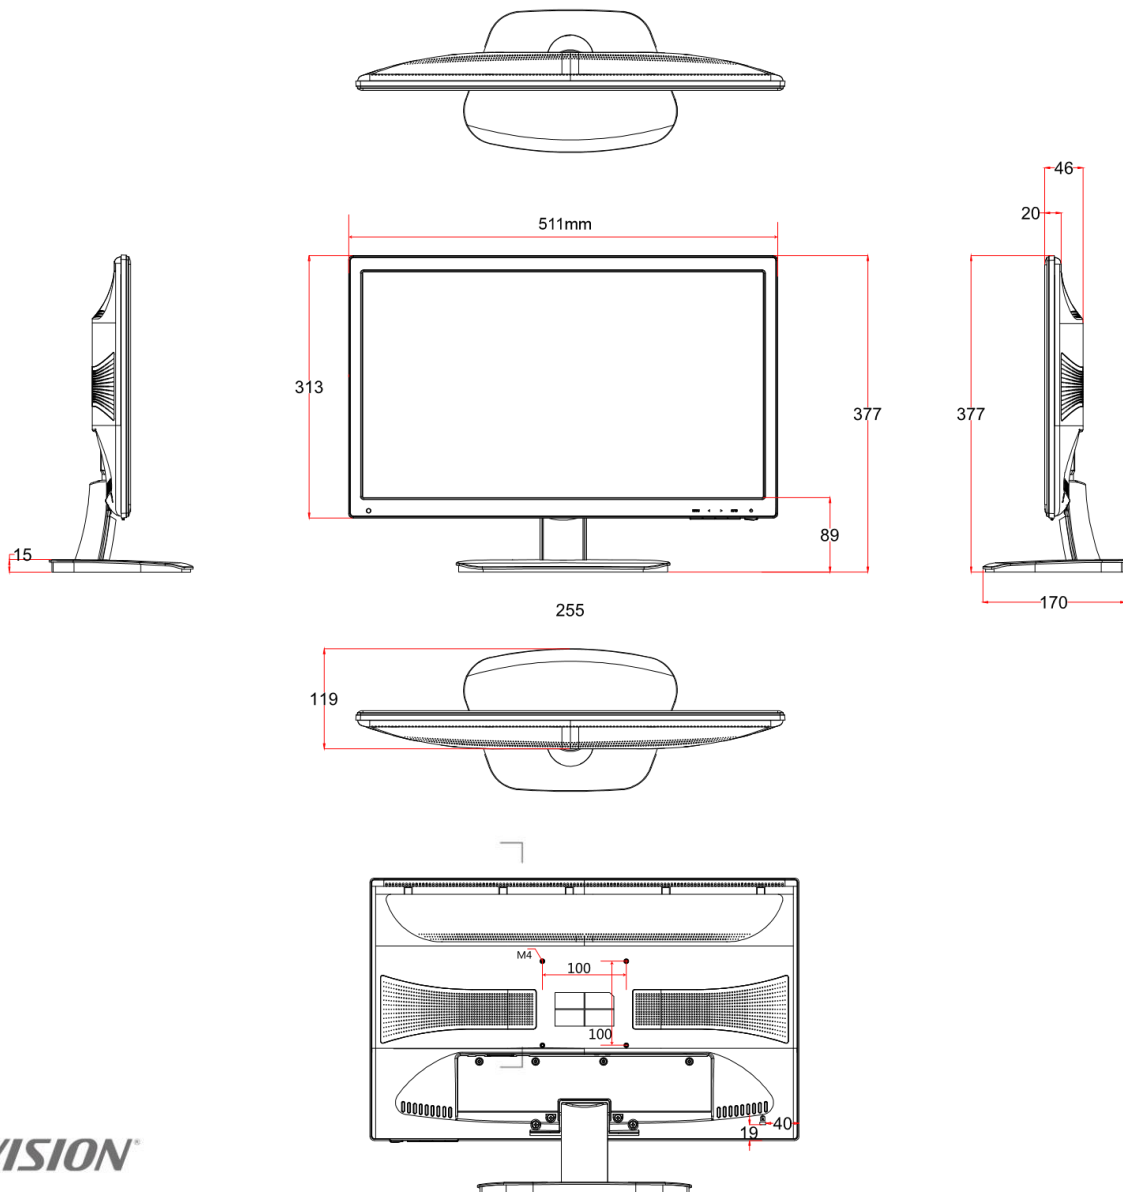

Interfaces

NO.	Description
1	DC 12V Input
2	VIDEO OUT: BNC output
3	VIDEO IN: BNC Input
4	AUDIO L: AUDIO signal input left
5	AUDIO R: AUDIO signal out Right
6	Stereo in: AUDIO signal input
7	Stereo Out: AUDIO signal output
8	USB
9	HDMI: HDMI signal input
10	VGA: VGA Analog Signal Input

Model

DS-D5022FC

Specifications

Model	DS-D5022FC	
Backlight	LED Backlight	
Screen Size	21.5 inch	
Pixel Pitch	0.248 mm (H) × 0.248 mm (V)	
Max Resolution	1920×1080@60Hz	
Brightness	250 cd/m ²	
Contrast	1000: 1	
Response Time	5 ms	
Color	16.7M	
Active Area (H×V)	476.64mm× 268.11mm	
Viewing Angle	Horizontal 170°, vertical 160°	
Interfaces	HDMI input	1
	VGA input	1
	BNC(in/out)	In×1, Out×1
	Audio(L/R)	In×1, Out×1, 3.5 mm mini-jack
	Stereo(in/out)	In×1, Out×1
	USB	1
Power Supply	DC12V/3.0A	
Power Consumption	≤30W	
Standby Power Consumption	≤ 0.5 W	
Loudspeaker	2*2W	
Working Temperature	0 to 40 ° C (32 to 104 ° F)	
Working Humidity	10 to 85 %	
Storage Temperature	-20 to 55 ° C (-4 to 131 ° F)	
Storage Humidity	5 to 95%	
Color of Casing	Black	
VESA	M4, 100 mm × 100 mm	
Dimensions(W*H*D)	511.4mm×313mm×45.4mm / 511mm×377mm×170mm(with base)	
Package Dimension (W×H×D)	565mm×435mm×105mm	
Gross Weight	4.6Kg	
Net Weight	3.2kg	
Accessories	VGA cable	1
	Power cord	1
	User manual	1
	Adapter	1
	Base bracket	1
	warranty card	1
Bracket	Base bracket	Contain 1
	Wall mounted	Optional DS-DM1940W
*Note	All specifications mentioned above are subject to the actual product	

Dimensions (unit: mm)

Distributed by

HIKVISION

Headquarters

No.555 Qianmo Road, Binjiang District,
Hangzhou 310051, China
T +86-571-8807-5998
overseasbusiness@hikvision.com

Hikvision USA
T +1-909-895-0400
sales.usa@hikvision.com