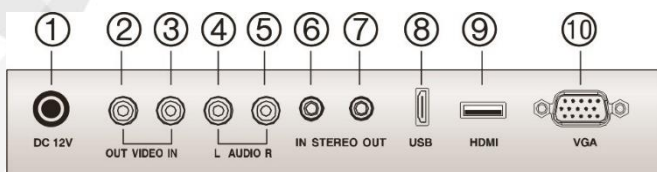

DS-D5022FC 21.5" Monitor

Key Features

- LED backlit technology with full HD 1920×1080
- Wide view angle: 170° (H)/160° (V)
- Image processing: 3D comb filter, 3D De-interlace, 3D noise reduction
- Multiply inputs: HDMI, VGA, BNC, audio in
- Multiply outputs: BNC, audio output
- Build-in speaker
- External video play via USB port
- High reliability and stability, 24/7 operation
- VESA stand bracket
- Green energy: Enter standby mode while no signal input

Interfaces

NO.	Description
1	DC 12V Input
2	VIDEO OUT: BNC output
3	VIDEO IN: BNC Input
4	AUDIO L: AUDIO signal input left
5	AUDIO R: AUDIO signal out Right
6	Stereo in: AUDIO signal input
7	Stereo Out: AUDIO signal output
8	USB
9	HDMI: HDMI signal input
10	VGA: VGA Analog Signal Input

Model

DS-D5022FC

Specifications

Model	DS-D5022FC	
Backlight	LED Backlight	
Screen Size	21.5 inch	
Pixel Pitch	0.248 mm (H) × 0.248 mm (V)	
Max Resolution	1920×1080@60Hz	
Brightness	250 cd/m ²	
Contrast	1000: 1	
Response Time	5 ms	
Color	16.7M	
Active Area (H×V)	476.64mm× 268.11mm	
Viewing Angle	Horizontal 170°, vertical 160°	
Interfaces	HDMI input	1
	VGA input	1
	BNC(in/out)	In×1, Out×1
	Audio(L/R)	In×1, Out×1, 3.5 mm mini-jack
	Stereo(in/out)	In×1, Out×1
	USB	1
Power Supply	DC12V/3.0A	
Power Consumption	≤30W	
Standby Power Consumption	≤ 0.5 W	
Loudspeaker	2*2W	
Working Temperature	0 to 40 ° C (32 to 104 ° F)	
Working Humidity	10 to 85 %	
Storage Temperature	-20 to 55 ° C (-4 to 131 ° F)	
Storage Humidity	5 to 95%	
Color of Casing	Black	
VESA	M4, 100 mm × 100 mm	
Dimensions(W*H*D)	511.4mm×313mm×45.4mm / 511mm×377mm×170mm(with base)	
Package Dimension (W×H×D)	565mm×435mm×105mm	
Gross Weight	4.6Kg	
Net Weight	3.2kg	
Accessories	VGA cable	1
	Power cord	1
	User manual	1
	Adapter	1
	Base bracket	1
	warranty card	1
Bracket	Base bracket	Contain 1
	Wall mounted	Optional DS-DM1940W
*Note	All specifications mentioned above are subject to the actual product	