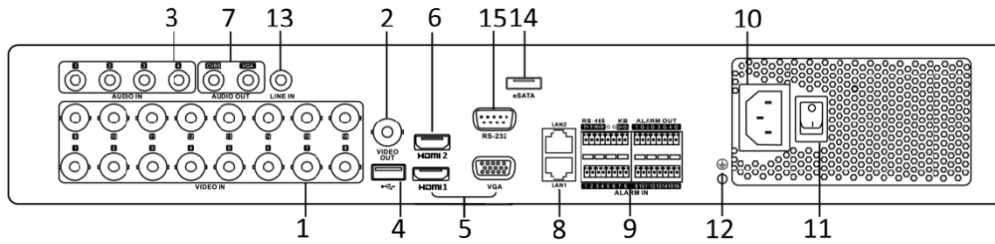

Physical Interfaces

NOTE The rear panel of DS-7304/7308HUHI-K4 provides 4/8 video input interfaces.

Index	Description	Index	Description
1	VIDEO IN	9	RS-485 Serial Interface, Keyboard Interface, ALARM IN and ALARM OUT
2	VIDEO OUT	10	100 to 240 VAC Power Input
3	AUDIO IN, RCA Connector	11	Power Switch
4	USB Interface	12	GND
5	HDMI1/VGA Interface	13	LINE IN
6	HDMI2 Interface	14	eSATA Interface
7	CVBS AUDIO OUT and VGA AUDIO OUT	15	RS-232 Serial Interface
8	LAN1 and LAN2 Network Interfaces