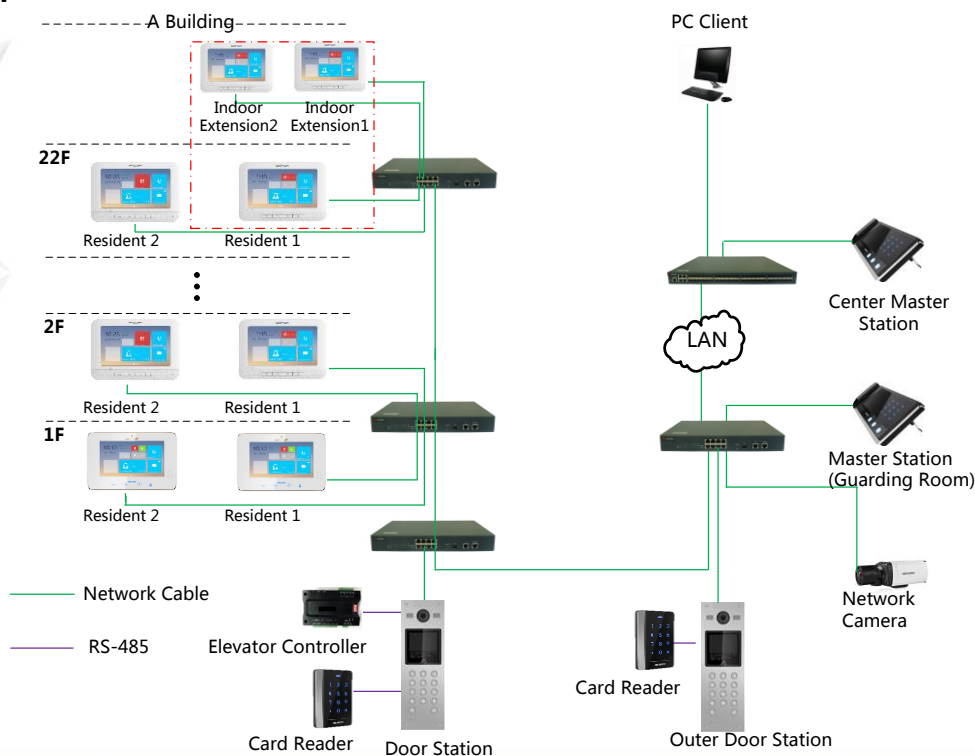

Typical Application