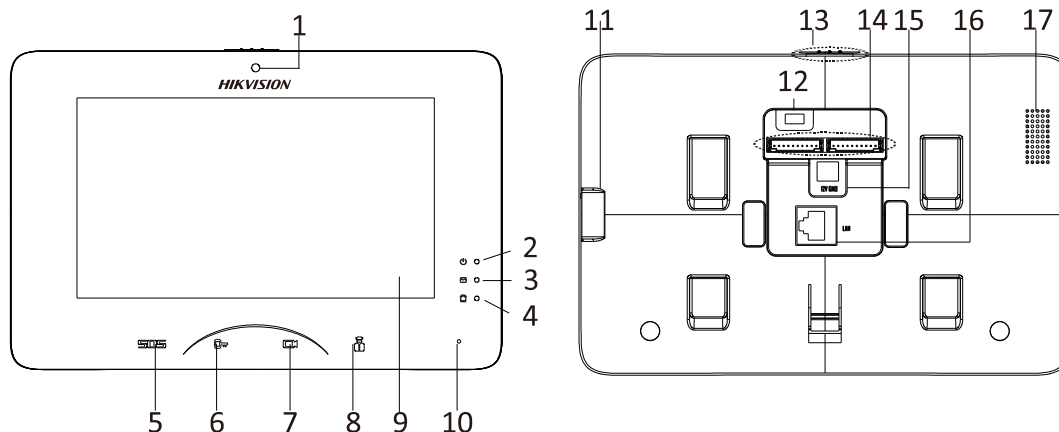

Appearance and Interfaces

Index	Description	Index	Description
1	Built-in Camera	10	Microphone
2	Power Supply Indicator	11	TF Card Slot
3	Information Indicator	12	Serial Port
4	Alarm Indicator	13	Mechanical Switch
5	SOS Touch Key	14	Terminals
6	Unlock Touch Key	15	Power Supply Interface
7	Live View Touch Key	16	Network Interface
8	Management Center Touch Key	17	Loudspeaker
9	LCD Display Screen		

Distributed by

Available Model

DS-KH8301-WTS, DS-KH8301-WT

Headquarters

No.555 Qianmo Road, Binjiang District,
Hangzhou 310051, China
T +86-571-8807-5998
overseasbusiness@hikvision.com

Hikvision USA
T +1-909-895-0400
sales.usa@hikvision.com

Hikvision Europe
T +31-23-55-42-770
info.eu@hikvision.com

Hikvision Middle East
T +971-4-8816086
salesme@hikvision.com

Hikvision Russia
T +7-495-669-67-99
saleru@hikvision.com

Hikvision India
T +91-22-28469900
sales@pramahikvision.com

Hikvision Italy
T +39-0438-6902
info.it@hikvision.com

Hikvision France
T +33(0)1-85-330-450
info.fr@hikvision.com

Hikvision Spain
T +34-91-737-16-55
info.es@hikvision.com

Hikvision Poland
T +48-22-460-01-50
poland@hikvision.com

Hikvision UK
T +01628-902140
support.uk@hikvision.com

Hikvision Singapore
T +65-6684-4718
sg@hikvision.com

Hikvision Oceania
T +61-2-8599-4233
salesau@hikvision.com

Hikvision Canada
T +1-909-895-0400
sales.usa@hikvision.com

Hikvision Korea
T +82-31-731-8841
sales.korea@hikvision.com

Hikvision Brazil
T +55 11 3318-0050
Latam.support@hikvision.com

Hikvision Africa
T +27 (10) 0351172
sale.africa@hikvision.com

Hikvision Hong Kong
T +852-2151-1761