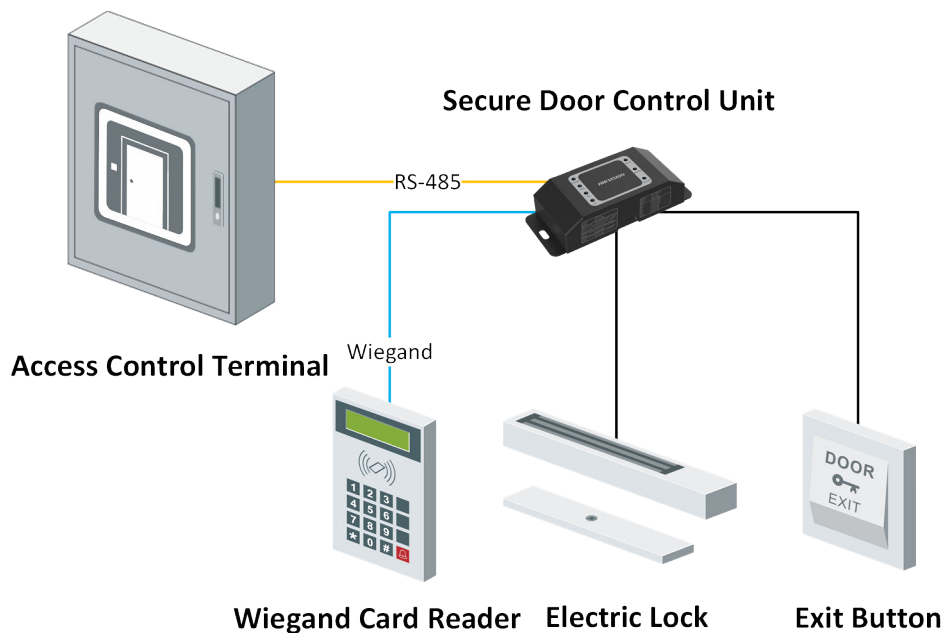

Specifications

Model	DS-K2M060
Communication interface	RS-485
Input/output interface	Exit button × 1, Lock × 1, door contact × 1, and Wiegand × 1
Indicator	7 indicators (RS-485 communication status × 2, power supply × 1, exit button × 1, lock status × 1, door contact × 1 and running status × 1)
Power supply	12 VDC
Working temperature	-30 °C to 55 °C (-22 °F to 131 °F)
Working humidity	10% to 90% (Non condensing)
Dimensions	48 mm × 115 mm × 25 mm (1.89" × 4.53" × 0.98")
Installing method	Wall mounting

Typical Application