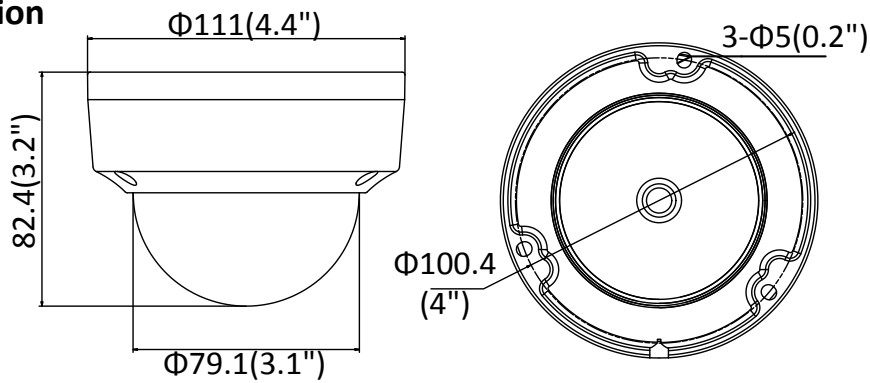

Material	Camera body: metal, bubble: plastic
Dimensions	Camera: $\Phi 111 \times 82.4$ mm ($\Phi 4.4'' \times 3.2''$) Package: $134 \times 134 \times 108$ mm ($5.3'' \times 5.3'' \times 4.3''$)
Weight	Camera: Approx. 610 g (1.3 lb.) With Package: Approx. 820 g (1.8 lb.)

Available Model:

DS-2CD2123G0-I (2.8/4/6/8 mm), DS-2CD2123G0-IS (2.8/4/6/8 mm)

Dimension

Unit: mm (inch)

Accessory