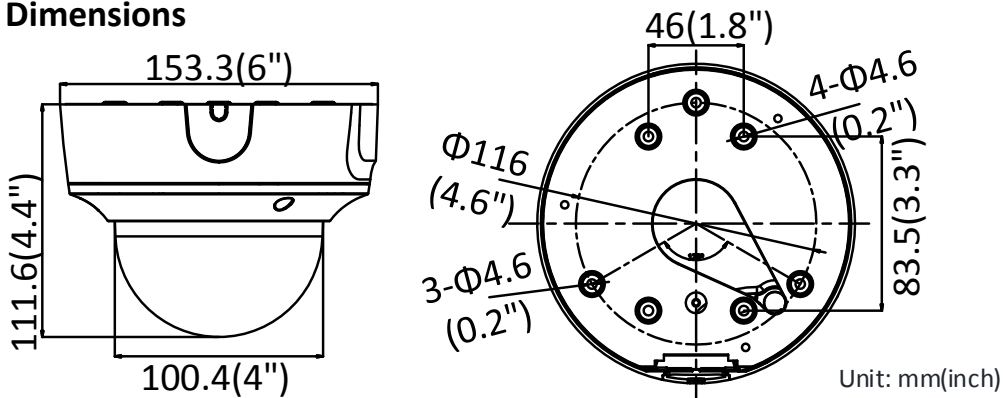

Protection Level	IP67, IK10
Material	Metal
Dimensions	Camera: Φ 153.3 × 111.6mm (Φ 6" × 4.4")
Weight	Camera: Approx. 835g (1.8 lb.) With Package: Approx. 1305g (2.9 lb.)

Available Model:

DS-2CD2743G1-IZ (2.8 to 12 mm), DS-2CD2743G1-IZS (2.8 to 12 mm)

Dimensions

Accessories