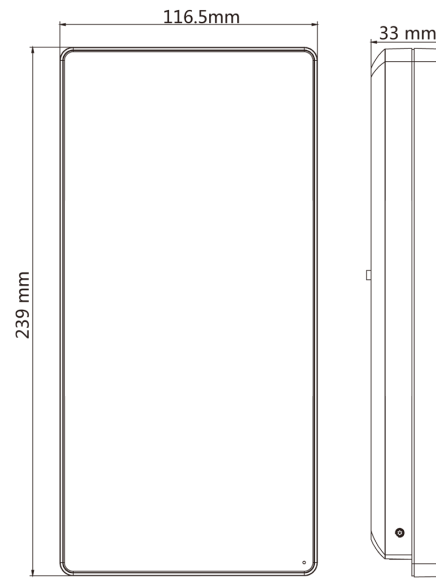

Without Fingerprint Module

Accessory