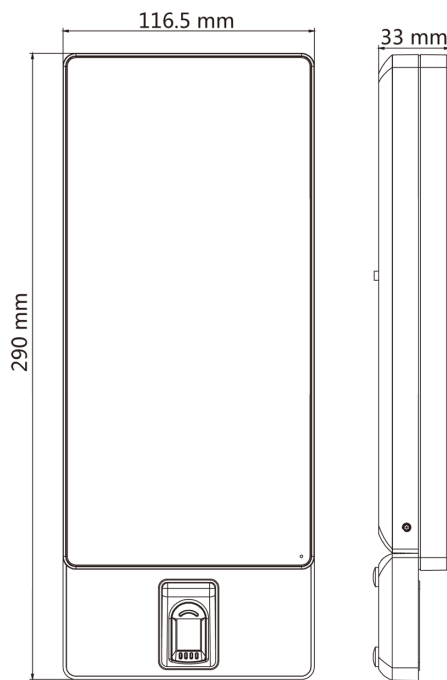

Model	DS-K1T671TMW	DS-K1T671TMFW
Working temperature	-30 °C to +60 °C (-22 °F to +140 °F)	
Working humidity	0 to 90% (No condensing)	
Protection level	IP65	
Tamper	Support	

* Exposing the equipment to direct sun light, low ventilation or heat source such as heater or radiator is forbidden (ignorance can cause fire danger).

* For device with fingerprint module, we suggest that do not install the device outdoors.

Dimensions

With Fingerprint Module