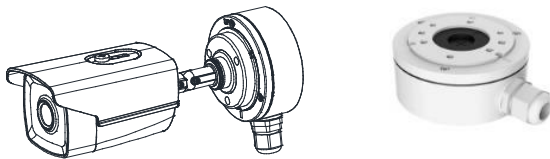

DS-2CE16D8T-IT1F 2 MP Ultra-Low Light Bullet Camera

Key Features

- 2 MP high performance CMOS
- Ultra-low light
- 1920 × 1080 resolution
- 2.8 mm, 3.6 mm, 6 mm fixed focal lens
- 130 dB true WDR, 3D DNR
- EXIR 2.0, smart IR, up to 30 m IR distance
- 4 in 1 video output (switchable TVI/AHD/CVI/CVBS)
- IP67
- Up the coax (HIKVISION-C)

Specification

Camera	
Image Sensor	2.0 megapixel progressive scan CMOS
Signal System	PAL/NTSC
Resolution	1920 (H) × 1080 (V)
Frame Rate	PAL: 1080p@25fps NTSC: 1080p@30fps
Min. Illumination	Color: 0.003 Lux @ (F1.2, AGC ON), 0 Lux with IR
Shutter Time	PAL: 1/25 s to 1/50, 000 s NTSC: 1/30 s to 1/50, 000 s
Lens	2.8 mm, 3.6 mm, 6 mm fixed lens
Horizontal Field of View	104° (2.8 mm), 79.1° (3.6 mm), 50.2° (6 mm)
Lens Mount	M12
Day & Night	IR cut filter
WDR (Wide Dynamic Range)	≥ 130 dB
Angle Adjustment	Pan: 0° to 360°, Tilt: 0° to 180°, Rotate: 0° to 360°
Menu	
Image Mode	STD/HIGH-SAT
AGC	Support
Day/Night Mode	Auto/Color/BW (Black White)
White Balance	Auto/Manual
AE (Auto Exposure) Mode	WDR/BLC/HLC/Global
Privacy Mask	4 programmable privacy masks
Motion Detection	4 programmable motion areas
NR (Noise Reduction)	3D/2D
Language	English
Functions	Brightness, Sharpness, Mirror, Smart IR, HLC
Interface	
Video Output	Switchable TVI/AHD/CVI/CVBS
General	
Operating Conditions	-40 °C to 60 °C (-40 °F to 140 °F), humidity: 90% or less (non-condensation)
Power Supply	12 VDC ±25%
Power Consumption	Max. 2.6 W
Ingress Protection	IP67
Material	Metal
IR Range	Up to 30 m
Communication	Up the coax, Protocol: HIKVISION-C (TVI output)
Dimensions	81.6 mm × 86.7 mm × 226 mm (3.2" × 3.4" × 8.9")
Weight	Approx. 560 g (1.23 lb.)

Order Models

DS-2CE16D8T-IT1F

Dimension

Accessory

DS-1280ZJ-XS Junction Box

Distributed by

HIKVISION

Headquarters