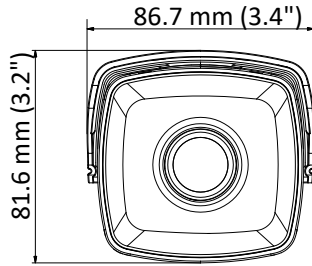

Order Models

DS-2CE16D8T-IT1F

Dimension