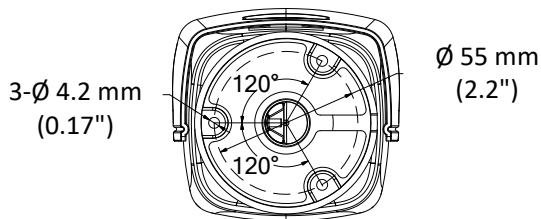

Order Models

DS-2CE16D8T-IT1F

Dimension