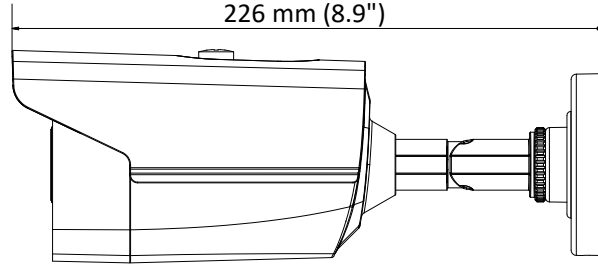

Order Models

DS-2CE16D8T-IT1F

Dimension