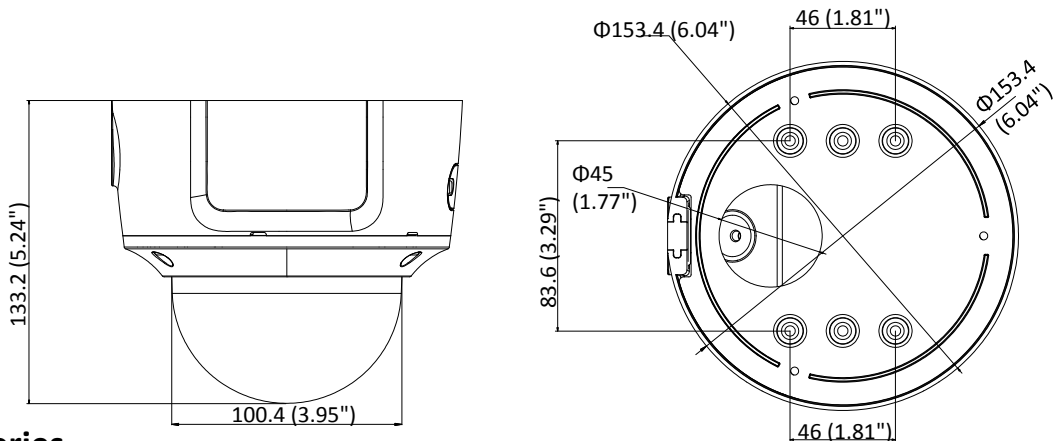

## Specifications

<b>Camera</b>	
Image Sensor	1/2.8" Progressive Scan CMOS
Min. Illumination	Color: 0.005 Lux @ (F1.2, AGC ON), 0 Lux with IR Color: 0.0068 Lux @ (F1.4, AGC ON), 0 Lux with IR
Shutter Speed	1/3 s to 1/100,000 s
Slow Shutter	Yes
Day & Night	IR Cut Filter
Digital Noise Reduction	3D DNR
WDR	120dB
3-Axis Adjustment	Pan: 0° to 355°, tilt: 0° to 75°, rotate: 0° to 355°
<b>Lens</b>	
Focal length	2.8 to 12 mm
Lens Type	Motorized
Aperture	F1.4
Focus	Auto
FOV	Horizontal field of view: 105° to 35° Vertical field of view: 56° to 20° Diagonal field of view: 126° to 40.5°
Lens Mount	Φ14
<b>IR</b>	
IR Range	Up to 30 m
Wavelength	850nm
<b>Compression Standard</b>	
Video Compression	Main stream: H.265/H.264 Sub stream: H.265/H.264/MJPEG Third stream: H.265/H.264
H.264 Type	Main Profile/High Profile
H.264+	Main stream supports
H.265 Type	Main Profile
H.265+	Main stream supports
Video Bit Rate	32 Kbps to 16 Mbps
Audio Compression	G722.1/G.711/G726/MP2L2/PCM/MP3
Audio Bit Rate	64Kbps(G.711)/16Kbps(G.722.1)/16Kbps(G.726)/32-192Kbps(MP2L2)/8Kbps-320Kbps(MP3)
<b>Smart Feature-set</b>	
Smart Event	Line crossing detection, intrusion detection, unattended baggage detection, object removal detection, face detection, scene change detection
Basic Event	Motion detection, video tampering alarm, exception (network disconnected, IP address conflict, illegal login, HDD full, HDD error)
Linkage Method	Trigger recording: memory card, network storage, pre-record and post-record Trigger captured pictures uploading: FTP, HTTP, NAS, Email Trigger notification: HTTP, ISAPI, alarm output, Email
Region of Interest	Support 1 fixed region for main stream and sub stream
<b>Image</b>	
Max. Resolution	1920 × 1080
Main Stream	50Hz: 25fps (1920 × 1080, 1280 × 960, 1280 × 720)

Material	Metal
Dimensions	Φ153.4 × 133.2 mm (Φ6.04" × 5.24")
Weight	Camera: 1287 g (2.84 lb.)

**Available Model:**

DS-2CD2725FWD-IZS

**Dimensions**

**Accessories**

Unit: mm(inch)

DS-1471ZJ-155  
Pendant Mount