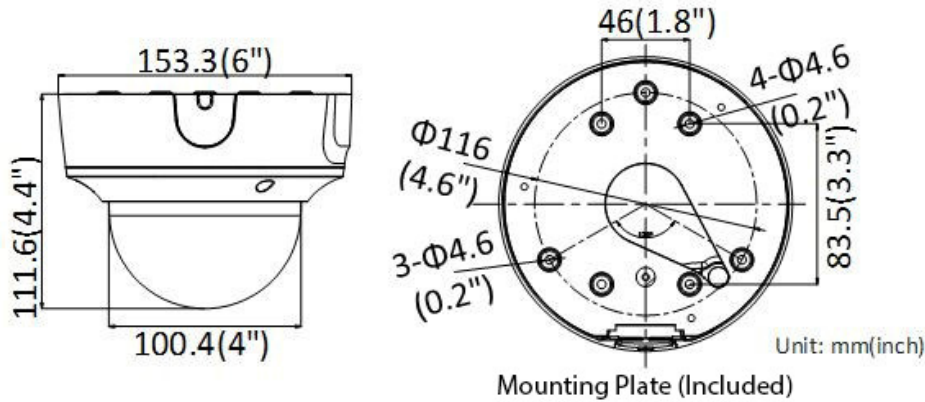

Dimensions $\varnothing 6.0" \times 5.2" (\varnothing 153.4 \text{ mm} \times 133.1 \text{ mm})$
Weight 2.90 lbs (1.33 kg)

Accessories¹

NOT INCLUDED					
WML Wall Mount Long	CPM Ceiling Pendant Mount	PC155 155 mm Pendant Cap	CB155 Junction Box	PM1 Pole Mount	CM1 Corner Mount

NOT INCLUDED			
WMLB Wall Mount Long	WMSB Wall Mount Short	PC155B 155 mm Pendant Cap	CB155B Junction Box

Dimensions

¹ Additional accessories not shown may fit without, or in combination with, these accessories. See your sales representative for information about your needs.