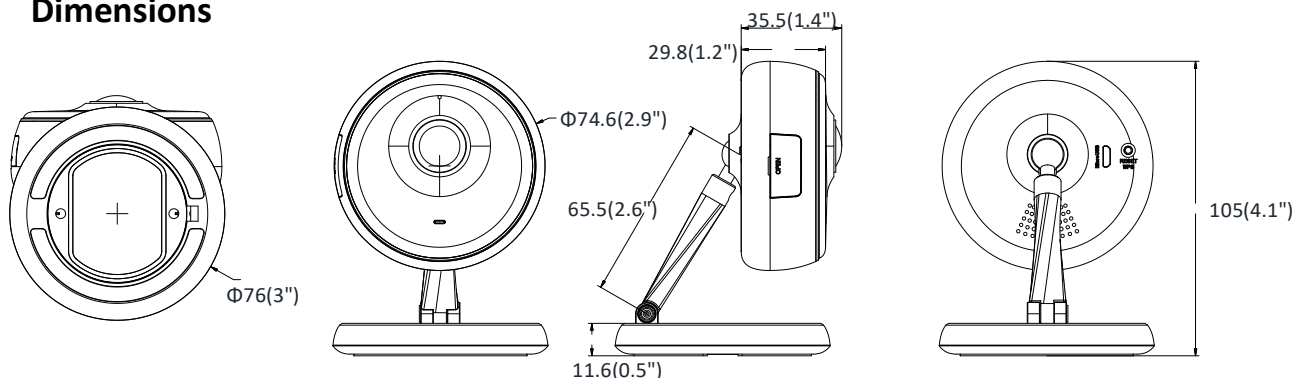

Dimensions