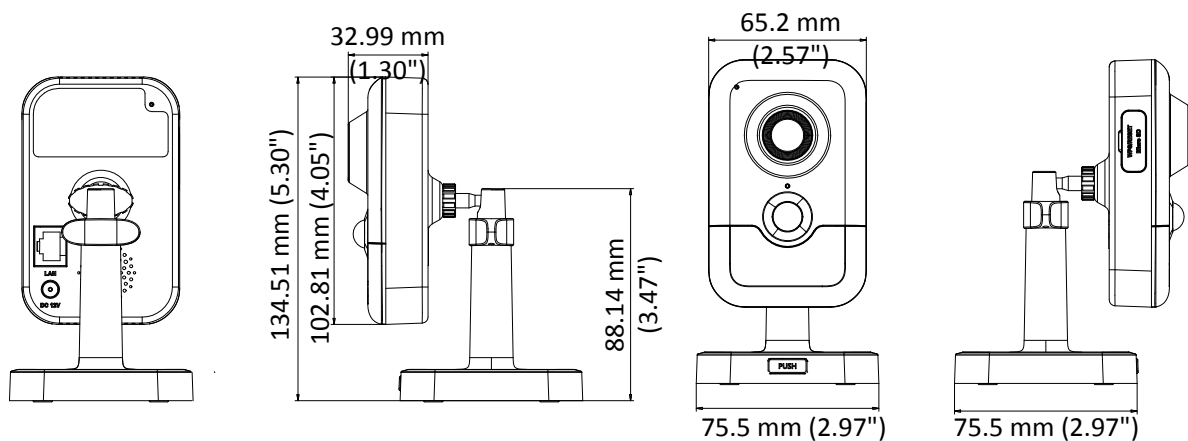

Operating Conditions	-10 °C to +40 °C (14 °F to +104 °F), Humidity 95% or less (non-condensing)
Web Client Language	32 languages English, Russian, Estonian, Bulgarian, Hungarian, Greek, German, Italian, Czech, Slovak, French, Polish, Dutch, Portuguese, Spanish, Romanian, Danish, Swedish, Norwegian, Finnish, Croatian, Slovenian, Serbian, Turkish, Korean, Traditional Chinese, Thai, Vietnamese, Japanese, Latvian, Lithuanian, Portuguese (Brazil)
Power Supply	12 VDC $\pm$ 20%, PoE (802.3af, class 3)
Power Consumption and Current	12 VDC, 0.47 A, max. 7 W PoE (802.3af, 36 V to 57 V), 0.2 A to 0.1 A, max. 7 W
Material	Plastic
Dimensions	102.8 mm $\times$ 65.2 mm $\times$ 32.6 mm (4.05" $\times$ 2.57" $\times$ 1.28")
Weight	Camera: Approx. 128 g (0.28 lb.)

Available Model

DS-2CD2455FWD-I (2.8 mm), DS-2CD2455FWD-IW (2.8 mm)

Dimension