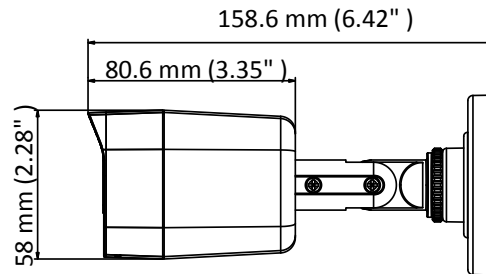

Order Model

DS-2CE16H0T-ITPF

Dimension