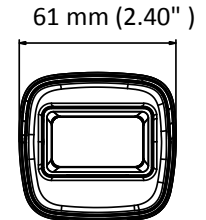

Order Model

DS-2CE16H0T-ITPF

Dimension