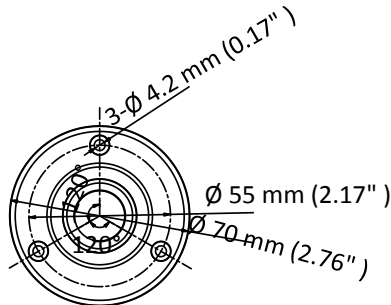

Order Model

DS-2CE16H0T-ITPF

Dimension