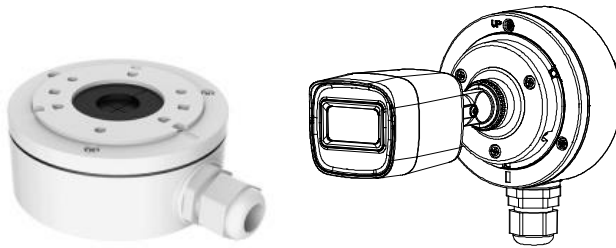

## DS-2CE16H0T-ITPF 5 MP Bullet Camera

### Key Features

- 5 MP high performance CMOS
- 2560 × 1944 resolution
- 2.4 mm fixed lens
- EXIR 2.0, smart IR, up to 20 m IR distance
- OSD menu, 2D DNR, DWDR
- 4 in 1 video output (switchable TVI/AHD/CVI/CVBS)
- IP67
- Up the coax (HIKVISION-C)

## Specification

<b>Camera</b>	
Image Sensor	5 MP CMOS image sensor
Signal System	PAL/NTSC
Resolution	2560 (H) × 1944 (V)
Frame Rate	PAL: 5 MP@20fps, 4 MP@25fps, 1080p@25fps NTSC: 5 MP@20fps, 4 MP@30fps, 1080p@30fps
Min. Illumination	Color: 0.01 Lux @ (F1.2, AGC ON), 0 Lux with IR
Shutter Time	PAL: 1/25 s to 1/50, 000 s NTSC: 1/30 s to 1/50, 000 s
Lens	2.4 mm fixed lens
Horizontal Field of View	110° (2.4 mm)
Lens Mount	M12
Day & Night	IR cut filter
WDR (Digital Wide Dynamic Range)	DWDR
Angle Adjustment	Pan: 0° to 360°; Tilt: 0° to 180°; Rotate: 0° to 360°
<b>Menu</b>	
AGC	Support
D/N Mode	Auto/Color/BW (Black and White)
White Balance	Auto/Manual
BLC	Support
DWDR (Digital Wide Dynamic Range)	Support
Language	English
Functions	Brightness, Sharpness, DNR , Mirror, Smart IR
<b>Interface</b>	
Video Output	1 HD analog output
Switch Button	TVI/AHD/CVI/CVBS
<b>General</b>	
Operating Conditions	-40 °C to 60 °C (-40 °F to 140 °F), humidity: 90% or less (non-condensation)
Power Supply	12 VDC ±25%
Power Consumption	Max. 4.3 W
Protection Level	IP67
Material	Plastic
IR Range	Up to 20 m
Communication	Up the coax, Protocol: HIKVISION-C (TVI output)
Dimensions	158.6 mm × 61 mm × 58 mm (6.42" × 2.40" × 2.28")
Weight	Approx. 180 g (0.40 lb.)

**Order Model**

DS-2CE16H0T-ITPF

**Dimension**

**Accessory**

DS-1280ZJ-XS Junction Box

Distributed by

**HIKVISION**

**Headquarters**