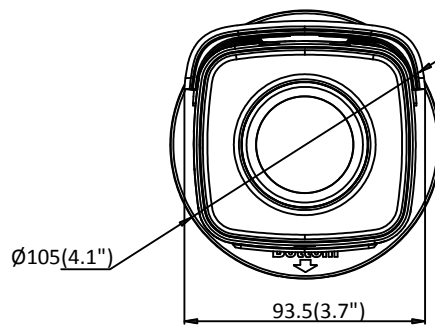

Dimension

Unit: mm(inch)