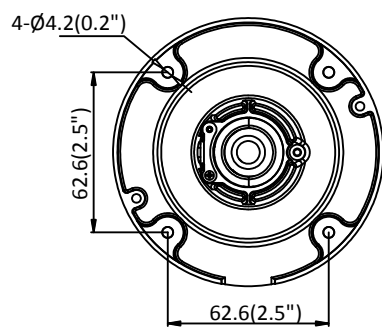

Dimension

Unit: mm(inch)