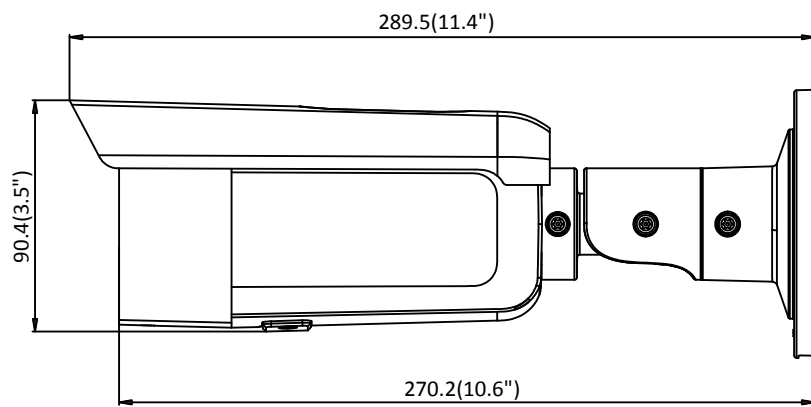

Dimension

Unit: mm(inch)