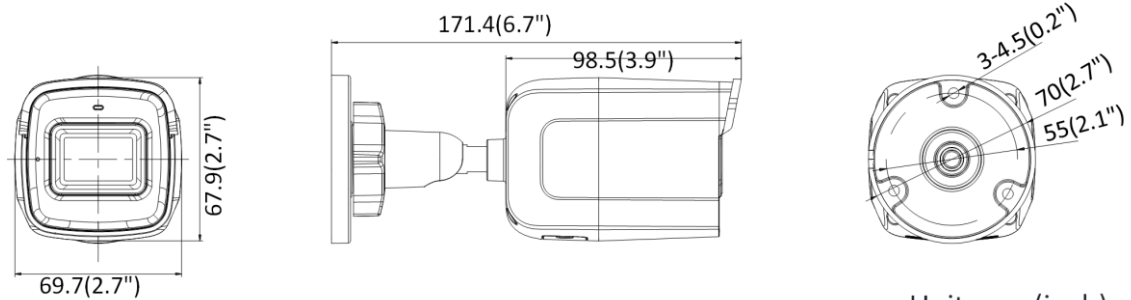

Channel Bandwidth	20/40 MHz
Security	64/128-bit WEP, WPA/WPA2
Transfer Rate	11b: 11 Mbps 11g: 54 Mbps 11n: up to 150 Mbps
Wireless Range	50 m
Frequency Range	2.412 GHz to 2.472 GHz
Standard	IEEE802.11b, 802.11g, 802.11n
Network	
Network Storage	Support Micro SD/SDHC/SDXC card (128 GB), local storage and NAS (NFS, SMB/CIFS), ANR
Protocols	TCP/IP, ICMP, HTTP, HTTPS, FTP, DHCP, DNS, DDNS, RTP, RTSP, RTCP, PPPoE, NTP, UPnP™, SMTP, SNMP, IGMP, 802.1X, QoS, IPv6, Bonjour
API	ONVIF (PROFILE S, PROFILE G), ISAPI
Simultaneous Live View	Up to 6 channels
User/Host	Up to 32 users. 3 levels: administrator, operator and user
Client	Wired network: Hik-Connect, iVMS-4200, iVMS-5200, iVMS-4500 Wi-Fi: iVMS-4200, iVMS-5200, iVMS-4500
Web Browser	IE 8+, Chrome 31.0-44, Firefox 30.0-51, Safari 8.0+
Alarm Trigger	Motion detection, video tampering, network disconnected, IP address conflict, illegal login, HDD full, HDD error
Interface	
Communication Interface	1 RJ45 10M/100M self-adaptive Ethernet port
Video Output	No
On-board Storage	Built-in Micro SD/SDHC/SDXC slot, up to 128 GB
General	
Firmware Version	V5.5.98
General Function	One-key reset, anti-flicker, three streams, heartbeat, mirror, password protection, privacy mask, watermark, IP address filter
Reset	Yes
Startup and Operating Conditions	-30 °C to +60 °C (-22 °F to +140 °F), humidity 95% or less (non-condensing)
Power Supply	12 VDC ± 25%, PoE: 802.3af, class 3
Power Consumption and Current	12 VDC, 0.3 A, max. 4 W; PoE (802.3af, 36 to 57 V), 0.2 A to 0.1 A, max. 5.5 W
Material	Front cover: plastic, back cover: metal
Dimensions	69.7 mm × 67.9 mm × 171.4 mm (2.7" × 2.7" × 6.7")
Weight	350 g (0.8 lb.)
Approval	
Protection	Ingress protection: IP67 (IEC 60529-2013)
Compression Standard	
H.264+	Main stream supports
H.265+	Main stream supports

▪ Available Model

DS-2CD2021G1-I (2.8 mm, 4 mm, 6 mm)

DS-2CD2021G1-IW (2.8 mm, 4 mm, 6 mm)

DS-2CD2021G1-IDW (2.8 mm, 4 mm, 6 mm)

▪ Dimension

Unit: mm(inch)

▪ Accessory

DS-1280ZJ-XS