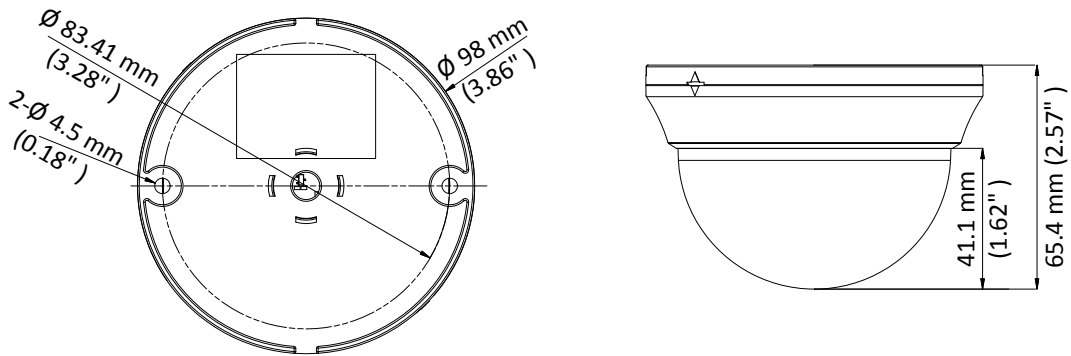

Order Model

DS-2CE56H0T-IRMMF

Dimension