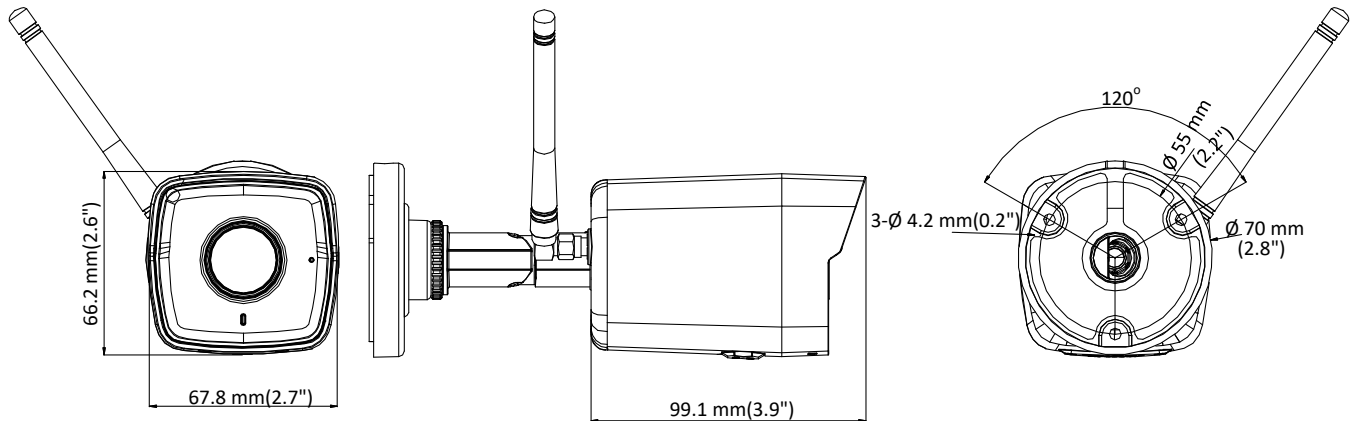

Protocols	TCP/IP, ICMP, HTTP, HTTPS, FTP, DHCP, DNS, DDNS, RTP, RTSP, RTCP, NTP, UPnP, SMTP, IGMP, IPv6, UDP, QoS, Bonjour
General Function	Anti-flicker, heartbeat, mirror, password protection, privacy mask, watermark
Firmware Version	V5.5.70
API	ISAPI
Simultaneous Live View	Up to 6 channels
User/Host	Up to 32 users 3 levels: Administrator, Operator and User
Client	iVMS-4200, iVMS-4500, iVMS-5200, Hik-Connect
Web Browser	IE8+, Chrome 31.0-44, Firefox 30.0-51, Safari 8.0+
<b>Interface</b>	
Communication Interface	1 RJ45 10M/100M self-adaptive Ethernet port
Audio	1 Built-in mic, mono sound
On-board storage	Built-in Micro SD/SDHC/SDXC slot, up to 128 GB
Reset Button	Yes
<b>Wi-Fi</b>	
Wireless Standards	IEEE 802.11b/g/n
Frequency Range	2.4 GHz to 2.4835 GHz
Channel Bandwidth	20 MHz/40 MHz
Protocols	802.11b: CCK, DQPSK, DBPSK 802.11g/n: 64-QAM, 16-QAM, QPSK, BPSK
Security	64/128-bit WEP, WPA/WPA2, WPA-PSK/WPA2-PSK, WPS
Transfer Rates	11b: 11 Mbps, 11g: 54 Mbps, 11n: up to 150 Mbps
Wireless Range	Up to 50 m (The performance varies based on actual environment)
<b>Audio</b>	
Environment Noise Filtering	Yes
Audio Sampling Rate	8 kHz/16 kHz
<b>General</b>	
Operating Conditions	-30 °C to +60 °C (-22°F to +140 °F), Humidity 95% or less (non-condensing)
Power Supply	12 VDC ± 25%, 5.5 mm coaxial power plug
Power Consumption and Current	12 VDC, 0.4 A, max. 5 W
Ingress Protection	IP66
Material	Front cover: metal, back cover: plastic
Dimensions	Camera: 99 mm × 68 mm × 66 mm (3.9" × 2.7" × 2.6") With package: 172 mm × 110 mm × 99 mm (6.8" × 4.3" × 3.9")
Weight	Camera: 272 g (0.6 lb.) With package: 517 g (1.1 lb.)

## Dimensions