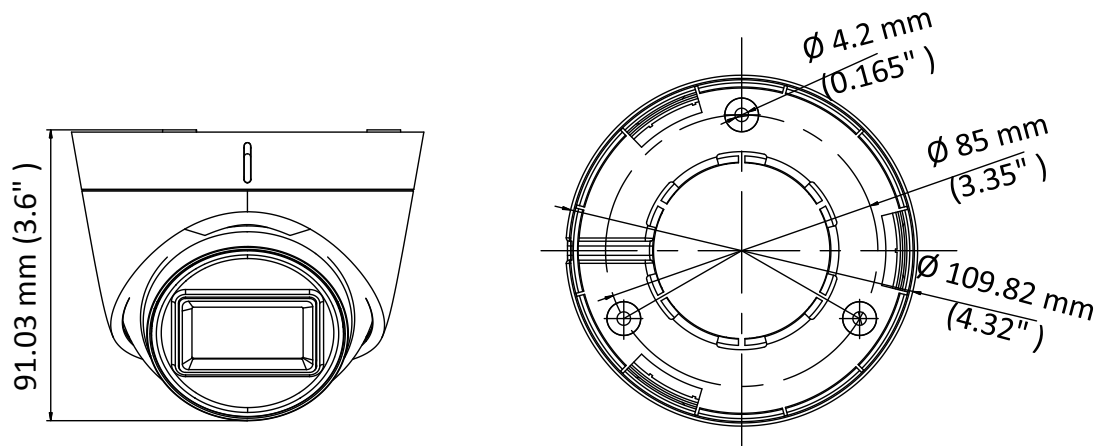

Order Models

DS-2CE78H8T-IT1F

Dimension