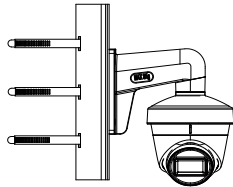

Specification

Camera	
Image Sensor	5 megapixel progressive scan CMOS
Signal System	PAL/NTSC
Resolution	2560 (H) × 1944 (V)
Min. Illumination	Color: 0.003 Lux@(F1.2, AGC ON), 0 Lux with IR
Frame Rate	TVI: 2 MP@25fps, 2 MP@30fps, 4 MP@25fps, 4 MP@30fps, 5 MP@20fps AHD: 4 MP@25fps, 4 MP@30fps, 5 MP@20fps CVI: 4 MP@25fps, 4 MP@30fps CVBS: PAL, NTSC
Shutter Time	PAL: 1/25 s to 1/50,000 s NTSC: 1/30 s to 1/50,000 s
Lens	2.8 mm, 3.6 mm, 6 mm fixed lens
Horizontal Field of View	98° (2.8 mm), 78° (3.6 mm), 48° (6 mm)
Lens Mount	M12
Day & Night	IR cut filter
Angle Adjustment (Bracket)	Pan: 0° to 360°, Tilt: 0° to 75°, Rotate: 0° to 360°
Synchronization	Internal synchronization
WDR (Wide Dynamic Range)	≥ 130 dB
Menu	
AGC	Yes
Day/Night Mode	Auto/Color/BW (Black and White)
White Balance	Auto/Manual
BLC (Backlight Compensation)	Yes
WDR	Yes
3D DNR	Level 1 to 9
Privacy Mask	4 programmable privacy masks
Motion Detection	4 programmable areas
Language	English
Functions	Brightness, Sharpness, 3D DNR, Mirror, Smart IR
Interface	
Video Output	1 HD analog output
Switch Button	TVI/AHD/CVI/CVBS
General	
Operating Conditions	-40 °C to 60 °C (-40 °F to 140 °F), humidity: 90% or less (non-condensation)
Power Supply	12 VDC ±25% <i>*You are recommended to use one power adapter to supply the power for one camera.</i>
Power Consumption	Max. 5.8 W
Protection Level	IP67
Material	Enclosure: Plastic Main body: Metal
IR Range	Up to 30 m
Communication	Up the coax, Protocol: HIKVISION-C (TVI output)
Dimensions	∅ 109.82 mm × 91.03 mm (∅ 4.32" × 3.6")
Weight	Approx. 310 g (0.68 lb.)

Order Models

DS-2CE78H8T-IT1F

Dimension

Accessory

DS-1272ZJ-110-TRS
Wall Mount

DS-1275ZJ-SUS
Vertical Pole Mount

DS-1276ZJ-SUS
Corner Mount

DS-1281ZJ-S
Inclined Ceiling Mount