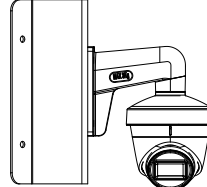

Order Models

DS-2CE78U1T-IT3F

Dimension

Accessory

DS-1272ZJ-110-TRS
Wall Mount

DS-1275ZJ-SUS
Vertical Pole Mount

DS-1276ZJ-SUS
Corner Mount

DS-1281ZJ-S
Inclined Ceiling Mount