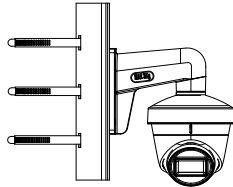

Order Models

DS-2CE78U1T-IT3F

Dimension

Accessory

DS-1272ZJ-110-TRS
Wall Mount

DS-1275ZJ-SUS
Vertical Pole Mount

DS-1276ZJ-SUS
Corner Mount

DS-1281ZJ-S
Inclined Ceiling Mount