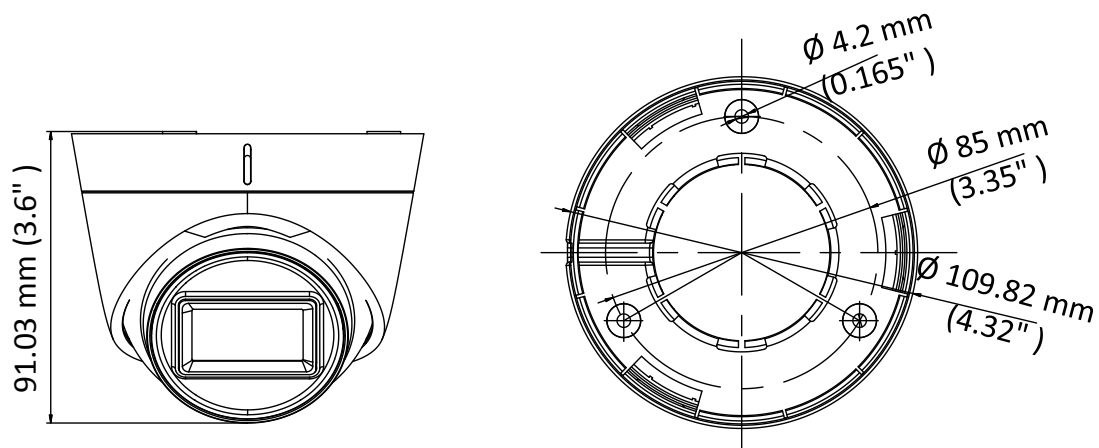

Order Models

DS-2CE78U1T-IT3F

Dimension