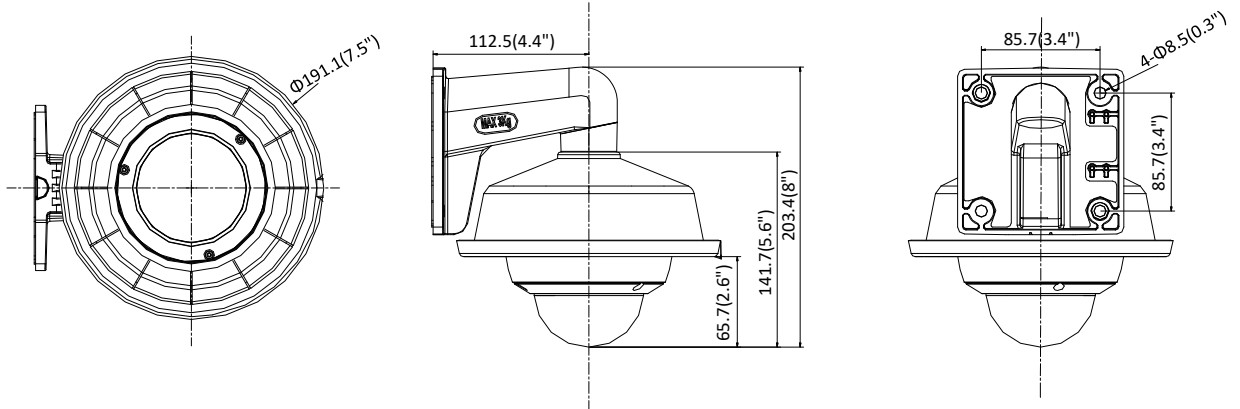

Available Model

DS-2CD2126G1-I (2.8/4/6 mm), DS-2CD2126G1-IS (2.8/4/6 mm)

Dimension

Camera:

Wall Mounting with the Bracket (DS-1272ZJ-120 and DS-1253ZJ-M):

Pendant Mounting with the Bracket (DS-1271ZJ-120 and DS-1253ZJ-M):

Unit: mm(inch)

AccessoryDS-1272ZJ-120
Wall MountDS-1272ZJ-120B
Wall MountDS-1276ZJ-SUS
Corner MountDS-1271ZJ-120
Pendant MountDS-1253ZJ-M
Rain Shade

Distributed by

**HIKVISION®****Headquarters**No.555 Qianmo Road, Binjiang District,
Hangzhou 310051, China
T +86-571-8807-5998
overseasbusiness@hikvision.com**Hikvision USA**
T +1-909-895-0400
sales.usa@hikvision.com**Hikvision Italy**
T +39-0438-6902
info.it@hikvision.com**Hikvision Singapore**
T +65-6684-4718
sg@hikvision.com**Hikvision Africa**
T +27 (10) 0351172
sale.africa@hikvision.com**Hikvision Europe**
T +31-23-55-42-770
info.eu@hikvision.com**Hikvision France**
T +33(0)1-85-330-450
info.fr@hikvision.com**Hikvision Oceania**
T +61-2-8599-4233
salesau@hikvision.com**Hikvision Hong Kong**
T +852-2151-1761**Hikvision Middle East**
T +971-4-8816086
salesme@hikvision.com**Hikvision Spain**
T +34-91-737-16-55
info.es@hikvision.com**Hikvision Canada**
T +1-909-895-0400
sales.usa@hikvision.com**Hikvision Russia**
T +7-495-669-67-99
saleru@hikvision.com**Hikvision Poland**
T +48-22-460-01-50
poland@hikvision.com**Hikvision Korea**
T +82-31-731-8841
sales.korea@hikvision.com**Hikvision India**
T +91-22-28469900
sales@pramahikvision.com**Hikvision UK**
T +01628-902140
support.uk@hikvision.com**Hikvision Brazil**
T +55 11 3318-0050
Latam.support@hikvision.com**05057220190510**