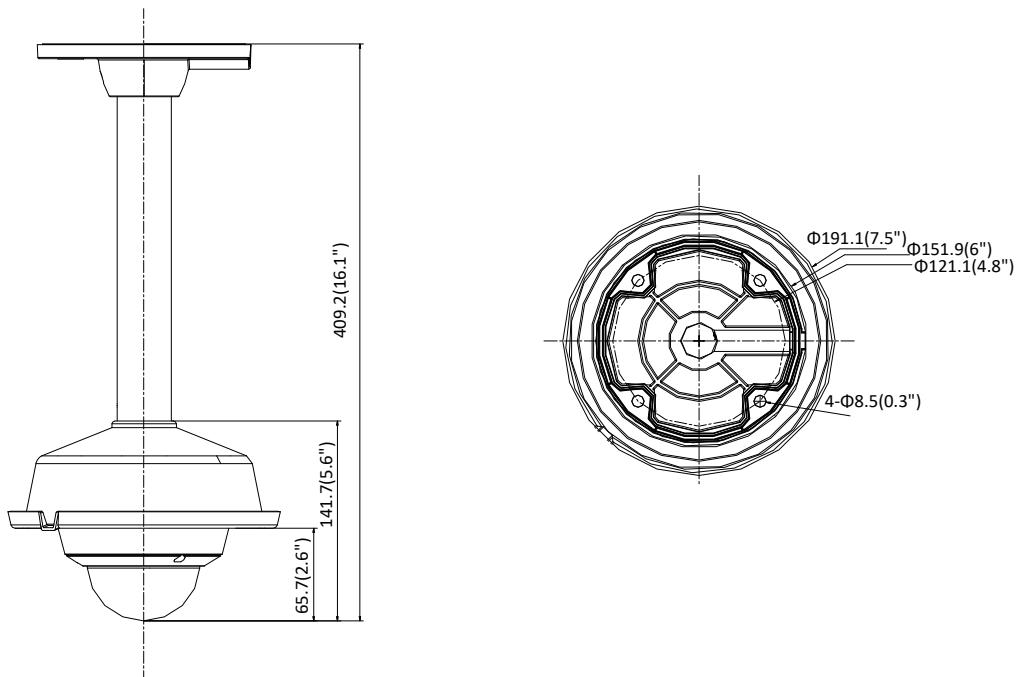

Available Model

DS-2CD2126G1-I (2.8/4/6 mm), DS-2CD2126G1-IS (2.8/4/6 mm)

Dimension

Camera:

Wall Mounting with the Bracket (DS-1272ZJ-120 and DS-1253ZJ-M):

Pendant Mounting with the Bracket (DS-1271ZJ-120 and DS-1253ZJ-M):

Unit: mm(inch)

AccessoryDS-1272ZJ-120
Wall MountDS-1272ZJ-120B
Wall MountDS-1276ZJ-SUS
Corner MountDS-1271ZJ-120
Pendant MountDS-1253ZJ-M
Rain Shade

Distributed by

**HIKVISION®****Headquarters**No.555 Qianmo Road, Binjiang District,
Hangzhou 310051, China
T +86-571-8807-5998
overseasbusiness@hikvision.com**Hikvision USA**
T +1-909-895-0400
sales.usa@hikvision.com**Hikvision Italy**
T +39-0438-6902
info.it@hikvision.com**Hikvision Singapore**
T +65-6684-4718
sg@hikvision.com**Hikvision Africa**
T +27 (10) 0351172
sale.africa@hikvision.com**Hikvision Europe**
T +31-23-55-42-770
info.eu@hikvision.com**Hikvision France**
T +33(0)1-85-330-450
info.fr@hikvision.com**Hikvision Oceania**
T +61-2-8599-4233
salesau@hikvision.com**Hikvision Hong Kong**
T +852-2151-1761**Hikvision Middle East**
T +971-4-8816086
salesme@hikvision.com**Hikvision Spain**
T +34-91-737-16-55
info.es@hikvision.com**Hikvision Canada**
T +1-909-895-0400
sales.usa@hikvision.com**Hikvision Russia**
T +7-495-669-67-99
saleru@hikvision.com**Hikvision Poland**
T +48-22-460-01-50
poland@hikvision.com**Hikvision Korea**
T +82-31-731-8841
sales.korea@hikvision.com**Hikvision India**
T +91-22-28469900
sales@pramahikvision.com**Hikvision UK**
T +01628-902140
support.uk@hikvision.com**Hikvision Brazil**
T +55 11 3318-0050
Latam.support@hikvision.com**05057220190510**