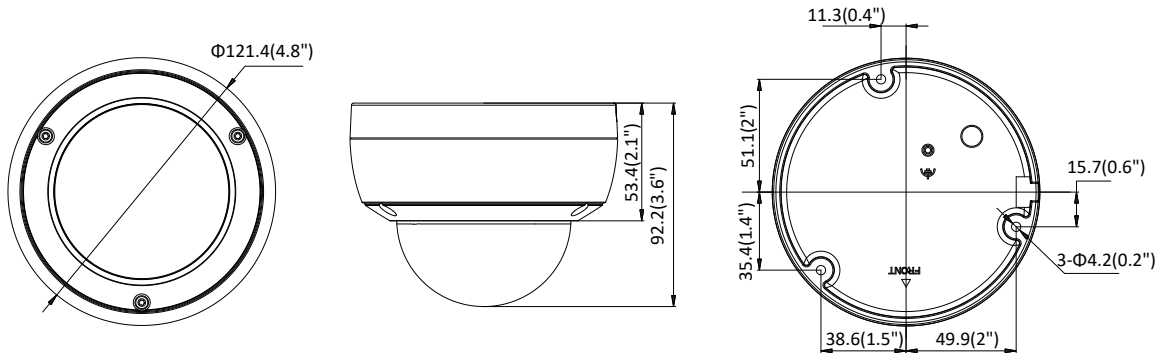

DS-2CD2126G1-I(S) AcuSense 2 MP IR Fixed Dome Network Camera

Key Features

- Max. 1920 × 1080 @ 30fps
- 2.8 mm/4 mm/6 mm fixed lens
- H.265+, H.264+, H.265, H.264
- 120dB WDR
- False alarm reduction by human and vehicle target classification based on deep learning
- Powered by Darkfighter
- 12 VDC & PoE (802.3af, class 3)
- IR range: Up to 30 m
- Support on-board storage, up to 128 GB
- IP67, IK10
- BLC/3D DNR/ROI
- Color: 0.005 Lux @ (F1.2, AGC ON), 0.009 Lux @ (F1.6, AGC ON)

Available Model

DS-2CD2126G1-I (2.8/4/6 mm), DS-2CD2126G1-IS (2.8/4/6 mm)

Dimension

Camera:

Wall Mounting with the Bracket (DS-1272ZJ-120 and DS-1253ZJ-M):

Pendant Mounting with the Bracket (DS-1271ZJ-120 and DS-1253ZJ-M):