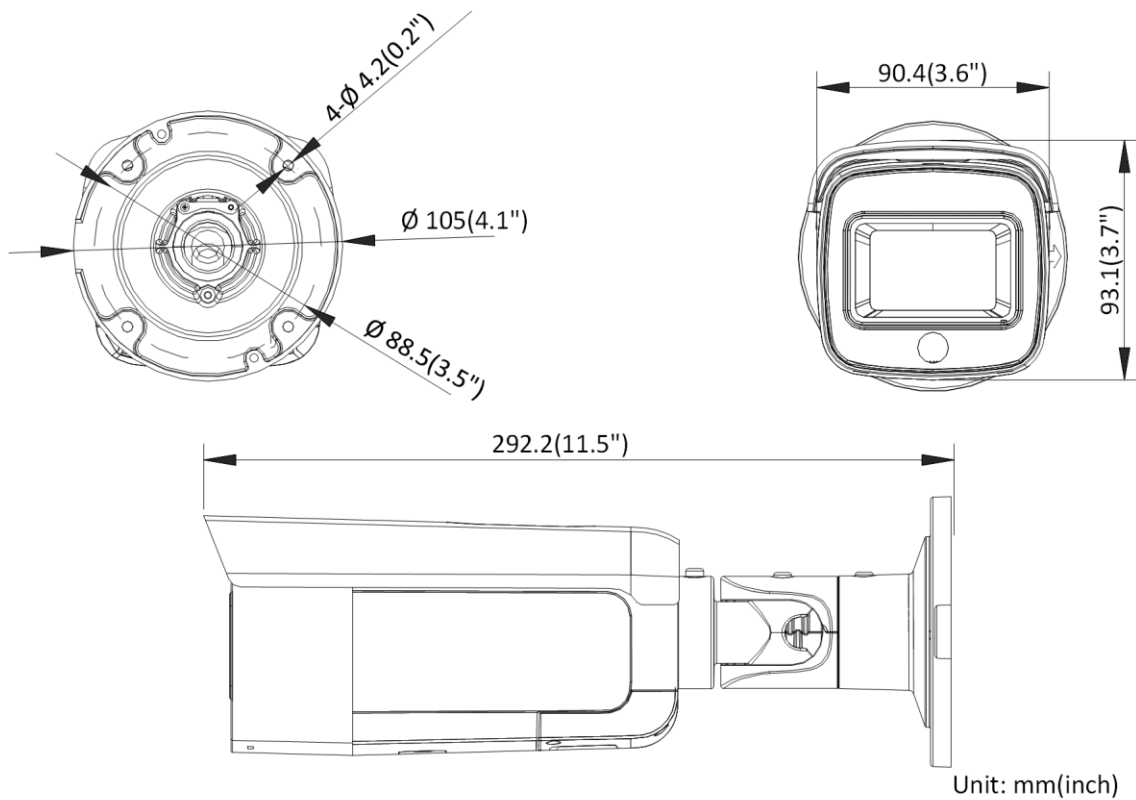

Dimensions	Camera: $\Phi 105 \times 292.2$ mm ($\Phi 4.1" \times 11.5"$) With package: $385 \times 190 \times 180$ mm ($15.2" \times 7.5" \times 7.1"$)
Weight	Camera: 1320 g (2.9 lb.) With package: 1924 g (4.2 lb.)

Available Model

DS-2CD2T26G1-4I/SL (2.8/4/6/8 mm)

Dimension

Accessory