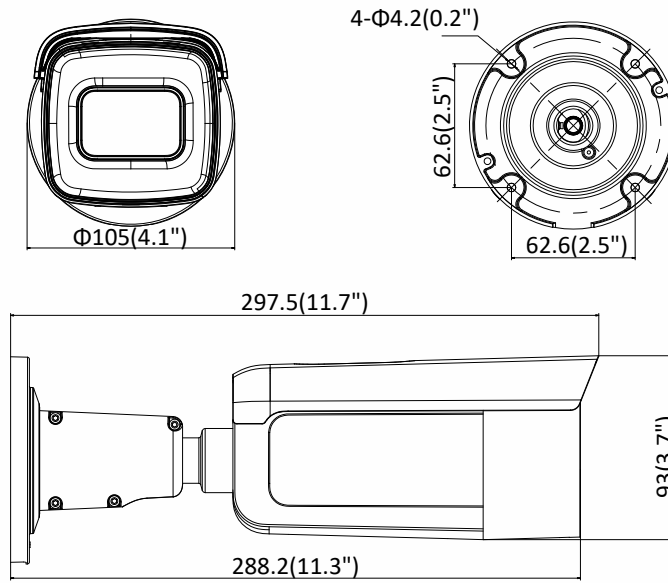

## Available Model

DS-2CD2626G1-IZ (2.8 mm to 12 mm), DS-2CD2626G1-IZS (2.8 mm to 12 mm)

**Dimension**

Unit: mm(inch)

**Accessory**

Distributed by

**DS-1275ZJ-SUS**  
Vertical Pole Mount

**DS-1276ZJ-SUS**  
Corner Mount