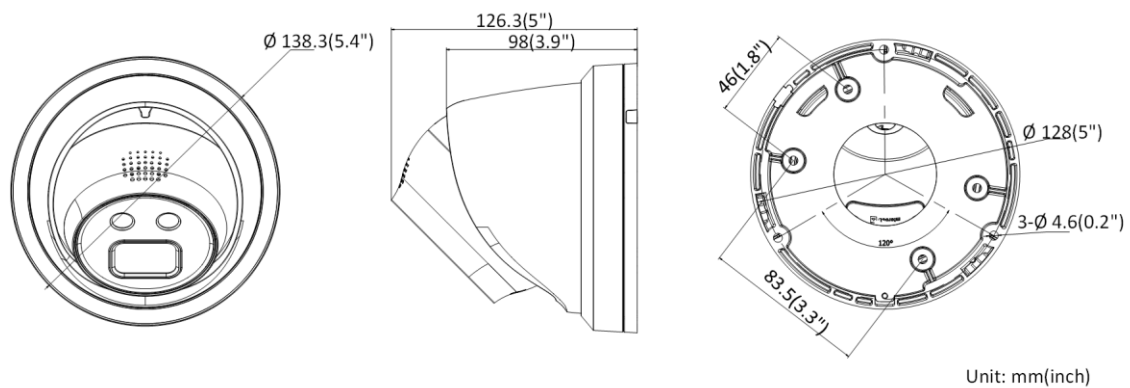

Dimensions	Camera: Φ 138.3 × 126.3 mm (Φ 5.4" × 5") With package: 170 × 170 × 150 mm (7" × 7" × 5.9")
Weight	Camera: 430 g (0.9 lb.) With package: 733 g (1.6 lb.)

Available Model

DS-2CD2326G1-I/SL (2.8/4/6/8 mm)

Dimension

Accessory