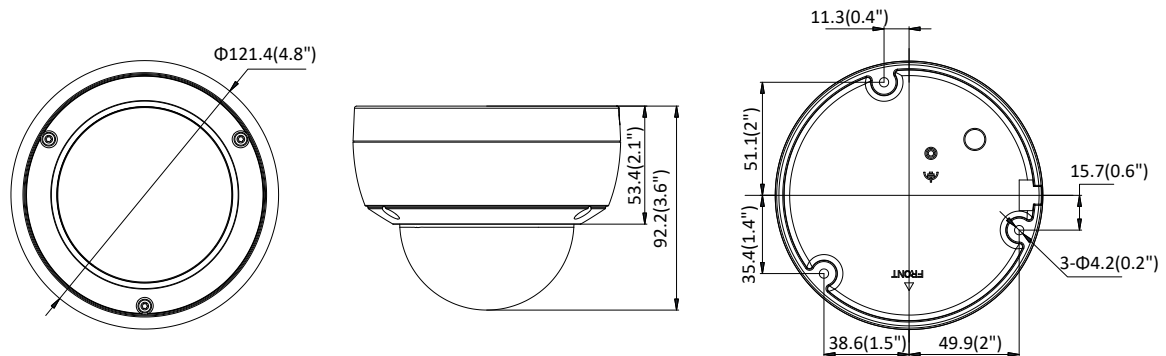

Specification

Camera	
Image Sensor	1/2.7" Progressive Scan CMOS
Min. Illumination	Color: 0.007 Lux @ (F1.2, AGC ON), 0.012 Lux @ (F1.6, AGC ON)
Shutter Speed	1/3 s to 1/100,000 s
Slow Shutter	Yes
Focal length	2.8/4/6 mm
Focus	Fixed
Aperture	F1.6
FOV	2.8 mm, horizontal FOV: 104°, vertical FOV: 58°, diagonal FOV: 124° 4 mm, horizontal FOV: 83°, vertical FOV: 44°, diagonal FOV: 99° 6 mm, horizontal FOV: 51°, vertical FOV: 28°, diagonal FOV: 58°
Lens Mount	M12
Day & Night	IR cut filter
DNR	3D DNR
Wide Dynamic Range	120dB
3-Axis Adjustment	Pan: 0° to 355°, tilt: 0° to 75°, rotate: 0° to 355°
IR	
IR Range	Up to 30 m
Wavelength	850 nm
Compression Standard	
Video Compression	Main stream: H.265/H.264 Sub stream: H.265/H.264/MJPEG
H.264 Type	Main Profile/High Profile
H.264+	Main stream supports
H.265 Type	Main Profile
H.265+	Main stream supports
Video Bit Rate	32 Kbps to 16 Mbps
SVC	H.265 encoding and H.264 encoding support
Image	
Max. Resolution	2688 × 1520
Main Stream	50Hz: 25 fps (2688 × 1520, 1920 × 1080, 1280 × 720) 60Hz: 30 fps (2688 × 1520, 1920 × 1080, 1280 × 720)
Sub Stream	50Hz: 25 fps (704 × 576, 640 × 480, 352 × 288) 60Hz: 30 fps (704 × 480, 640 × 480, 352 × 240)
Image Enhancement	BLC/3D DNR
Image Settings	Saturation, brightness, contrast, sharpness, AGC, white balance adjustable by client software or web browser
ROI (Region of Interest)	Support 1 fixed region for main stream and sub stream separately
Day/Night Switch	Day/Night/Auto/Schedule/Triggered by Alarm In(-S)
Audio (-S)	
Environment Noise Filtering	Yes
Sampling Rate	8kHz/16kHz
Audio Compression	G.711/G.722.1/G.726/MP2L2/PCM
Audio Bit Rate	64Kbps(G.711)/16Kbps(G.722.1)/16Kbps(G.726)/32-160Kbps(MP2L2)

Available Model

DS-2CD2146G1-I (2.8/4/6 mm), DS-2CD2146G1-IS (2.8/4/6 mm)

Dimension

Camera:

Wall Mounting with the Bracket (DS-1272ZJ-120 and DS-1253ZJ-M):

Pendant Mounting with the Bracket (DS-1271ZJ-120 and DS-1253ZJ-M):