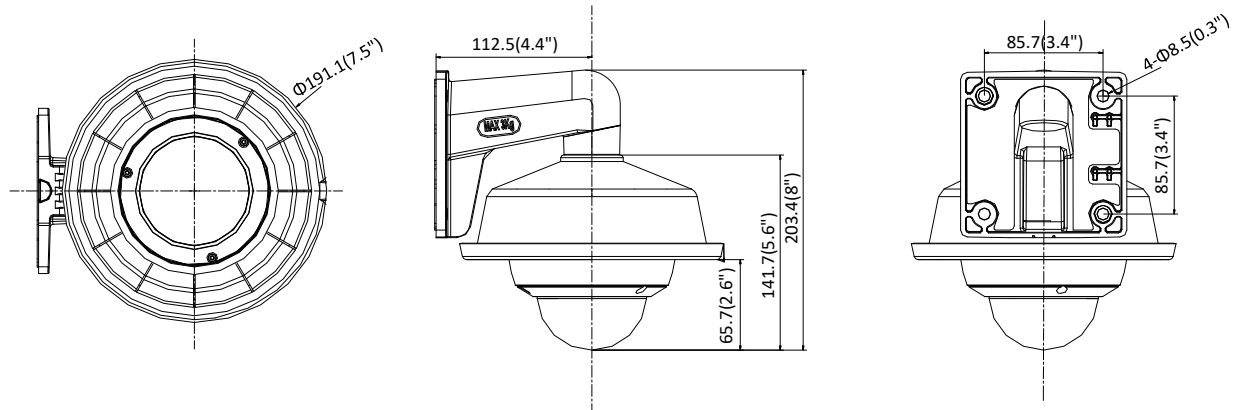

Available Model

DS-2CD2146G1-I (2.8/4/6 mm), DS-2CD2146G1-IS (2.8/4/6 mm)

Dimension

Camera:

Wall Mounting with the Bracket (DS-1272ZJ-120 and DS-1253ZJ-M):

Pendant Mounting with the Bracket (DS-1271ZJ-120 and DS-1253ZJ-M):

Unit: mm(inch)

AccessoryDS-1272ZJ-120
Wall MountDS-1272ZJ-120B
Wall MountDS-1276ZJ-SUS
Corner MountDS-1271ZJ-120
Pendant MountDS-1253ZJ-M
Rain Shade

Distributed by

**HIKVISION®****Headquarters**No.555 Qianmo Road, Binjiang District,
Hangzhou 310051, China
T +86-571-8807-5998
overseasbusiness@hikvision.com**Hikvision USA**
T +1-909-895-0400
sales.usa@hikvision.com**Hikvision Italy**
T +39-0438-6902
info.it@hikvision.com**Hikvision Singapore**
T +65-6684-4718
sg@hikvision.com**Hikvision Africa**
T +27 (10) 0351172
sale.africa@hikvision.com**Hikvision Europe**
T +31-23-55-42-770
info.eu@hikvision.com**Hikvision France**
T +33(0)1-85-330-450
info.fr@hikvision.com**Hikvision Oceania**
T +61-2-8599-4233
salesau@hikvision.com**Hikvision Hong Kong**
T +852-2151-1761**Hikvision Middle East**
T +971-4-8816086
salesme@hikvision.com**Hikvision Spain**
T +34-91-737-16-55
info.es@hikvision.com**Hikvision Canada**
T +1-909-895-0400
sales.usa@hikvision.com**Hikvision Russia**
T +7-495-669-67-99
saleru@hikvision.com**Hikvision Poland**
T +48-22-460-01-50
poland@hikvision.com**Hikvision Korea**
T +82-31-731-8841
sales.korea@hikvision.com**Hikvision India**
T +91-22-28469900
sales@pramahikvision.com**Hikvision UK**
T +01628-902140
support.uk@hikvision.com**Hikvision Brazil**
T +55 11 3318-0050
Latam.support@hikvision.com**05057220190510**