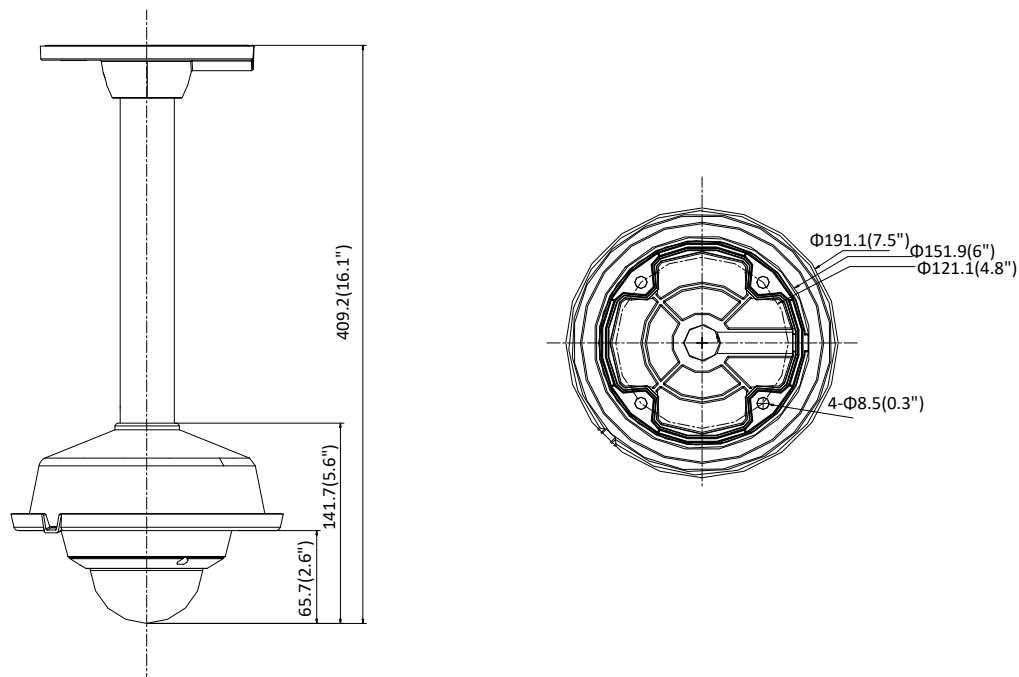

Available Model

DS-2CD2146G1-I (2.8/4/6 mm), DS-2CD2146G1-IS (2.8/4/6 mm)

Dimension

Camera:

Wall Mounting with the Bracket (DS-1272ZJ-120 and DS-1253ZJ-M):

Pendant Mounting with the Bracket (DS-1271ZJ-120 and DS-1253ZJ-M):

Unit: mm(inch)

AccessoryDS-1272ZJ-120
Wall MountDS-1272ZJ-120B
Wall MountDS-1276ZJ-SUS
Corner MountDS-1271ZJ-120
Pendant MountDS-1253ZJ-M
Rain Shade

Distributed by

**HIKVISION®****Headquarters**No.555 Qianmo Road, Binjiang District,
Hangzhou 310051, China
T +86-571-8807-5998
overseasbusiness@hikvision.com**Hikvision USA**
T +1-909-895-0400
sales.usa@hikvision.com**Hikvision Italy**
T +39-0438-6902
info.it@hikvision.com**Hikvision Singapore**
T +65-6684-4718
sg@hikvision.com**Hikvision Africa**
T +27 (10) 0351172
sale.africa@hikvision.com**Hikvision Europe**
T +31-23-55-42-770
info.eu@hikvision.com**Hikvision France**
T +33(0)1-85-330-450
info.fr@hikvision.com**Hikvision Oceania**
T +61-2-8599-4233
salesau@hikvision.com**Hikvision Hong Kong**
T +852-2151-1761**Hikvision Middle East**
T +971-4-8816086
salesme@hikvision.com**Hikvision Spain**
T +34-91-737-16-55
info.es@hikvision.com**Hikvision Canada**
T +1-909-895-0400
sales.usa@hikvision.com**Hikvision Russia**
T +7-495-669-67-99
saleru@hikvision.com**Hikvision Poland**
T +48-22-460-01-50
poland@hikvision.com**Hikvision Korea**
T +82-31-731-8841
sales.korea@hikvision.com**Hikvision India**
T +91-22-28469900
sales@pramahikvision.com**Hikvision UK**
T +01628-902140
support.uk@hikvision.com**Hikvision Brazil**
T +55 11 3318-0050
Latam.support@hikvision.com**05057220190510**