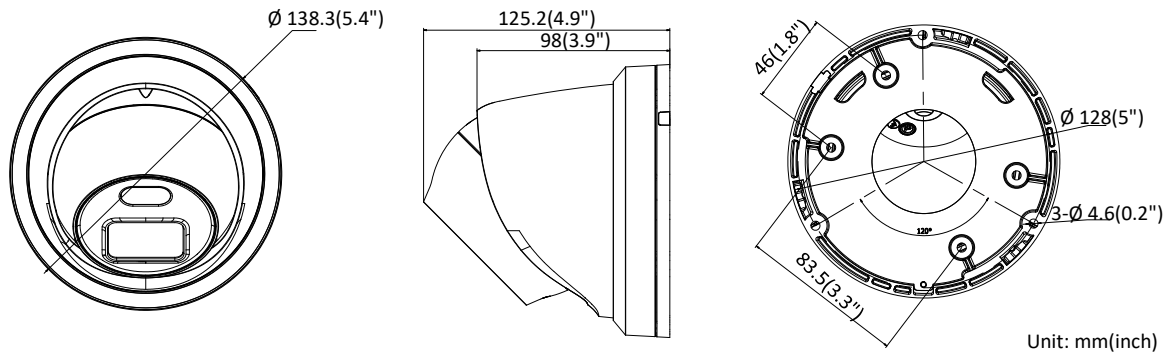

Available Model

DS-2CD2347G1-L (2.8/4/6 mm), DS-2CD2347G1-LU (2.8/4/6 mm)

Dimension

Unit: mm(inch)

Accessory

DS-1273ZJ-140
Wall Mount

DS-1271ZJ-140
Pendant Mount

DS-1280ZJ-DM21
Junction Box