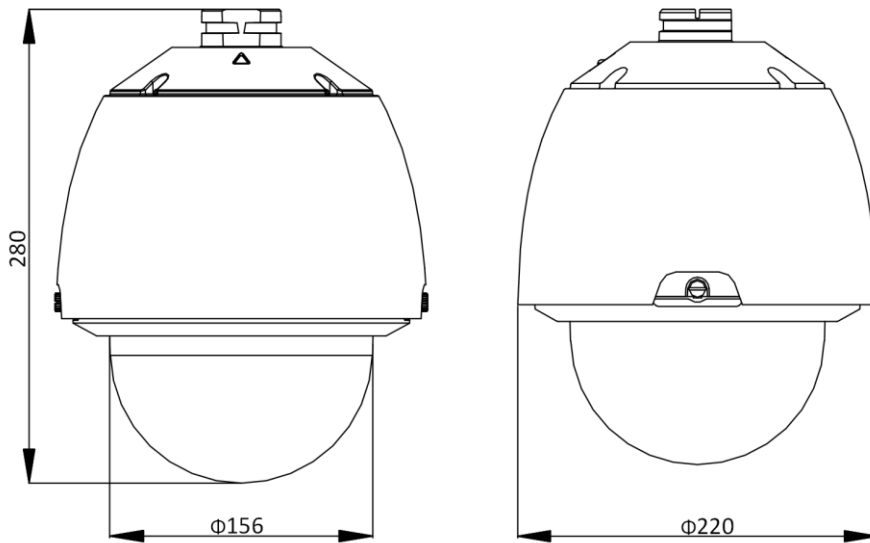

Dimensions

Unit: mm

Accessory

Optional

**DS-1604ZJ-Box-Corner
Wall Mount with Junction
Box**

**DS-1602ZJ
Wall Mount**

**DS-1604ZJ-Box
Wall Mount with Junction
Box**

**DS-1604ZJ
Wall Mount**