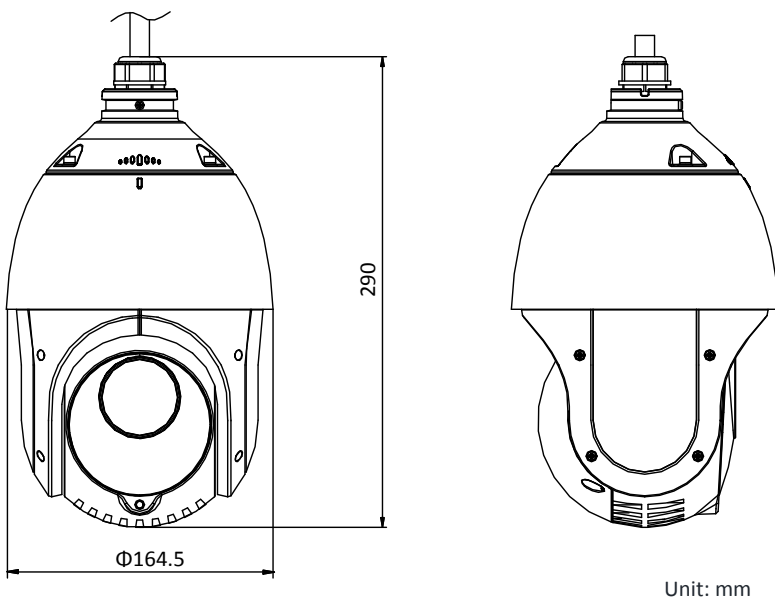

DORI

The DORI (detect, observe, recognize, identify) distance gives the general idea of the camera ability to distinguish persons or objects within its field of view.

It is calculated based on the camera sensor specification and the criteria given by EN 62676-4: 2015.

DORI	Detect	Observe	Recognize	Identify
Definition	25 px/m	63 px/m	125 px/m	250 px/m
Distance (Tele)	960.0 m (3149.6 ft)	381.0 m (1249.8 ft)	192.0 m (629.9 ft)	96.0 m (315.0 ft)

Available Model

DS-2DE4215IW-DE (E), 12 VDC & PoE (802.3 at, class4)

Dimensions