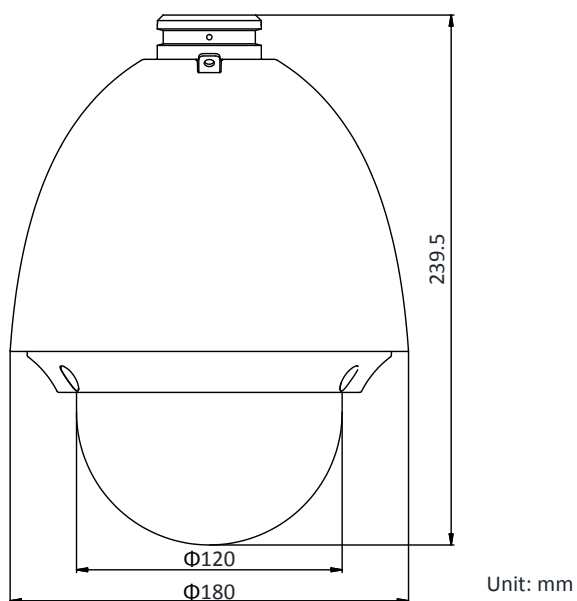

Material	ADC 12, PC+ABS, PC/PMMA
Dimensions	Φ 180 mm × 239.5 mm (Φ 7.09" × 9.43")
Weight	Approx. 2 kg (4.41 lb)

## Dimensions