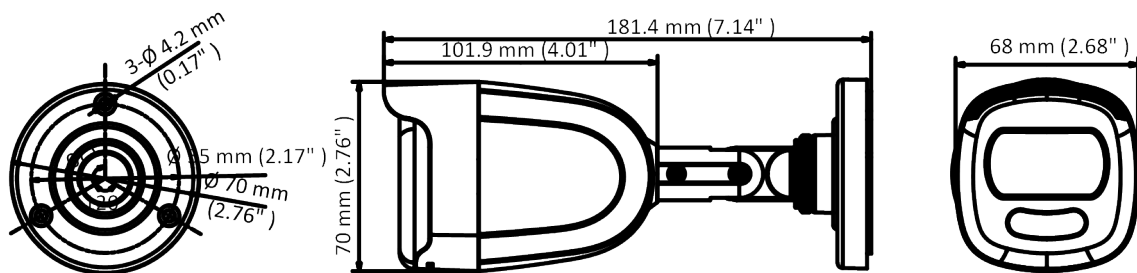

General	
Material	Plastic
White Light Range	Up to 20 m
Communication	HIKVISION-C
Dimensions	181.4 mm × 70 mm × 68 mm (7.14" × 2.75" × 2.68")
Weight	Approx. 203 g (0.45 lb.)

Available Model

DS-2CE10DFT-PF28

Dimension

Accessory

**DS-1280ZJ-XS
Junction Box**