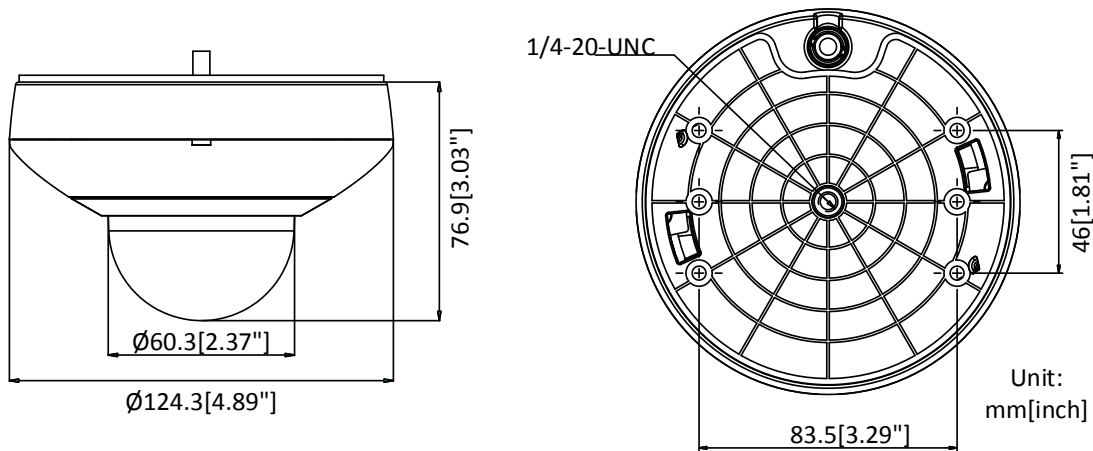

Available Model

DS-2DE1A200W-DE3(2.8 mm), DS-2DE1A200W-DE3(4 mm)

Dimensions

Distributed by

HIKVISION®

Headquarters

No.555 Qianmo Road, Binjiang District,
Hangzhou 310051, China
T +86-571-8807-5998
overseasbusiness@hikvision.com