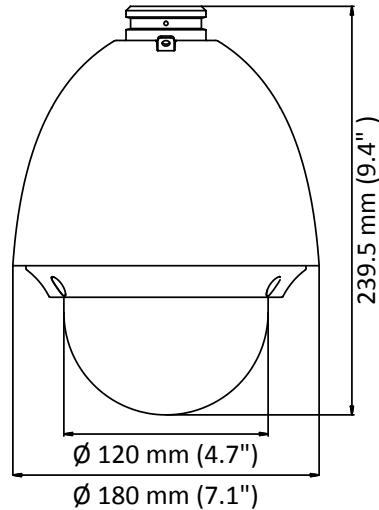

Order Model

DS-2AE4225T-D(D)

Dimension

Accessory

Distributed by

Swan-neck Mount

HIKVISION®

Headquarters

No.555 Qianmo Road, Binjiang District,
Hangzhou 310051, China
T +86-571-8807-5998
overseasbusiness@hikvision.com

Hikvision USA
T +1-909-895-0400
sales.usa@hikvision.com

Hikvision Australia
T +61-2-8599-4233
salesau@hikvision.com

Hikvision India
T +91-22-28469900
sales@pramahikvision.com

Hikvision Canada
T +1-866-200-6690
sales.canada@hikvision.com

Hikvision Thailand
T +662-275-9949
sales.thailand@hikvision.com

Hikvision Europe
T +31-23-5542770
sales.eu@hikvision.com

Hikvision Italy
T +39-0438-6902
info.it@hikvision.com

Hikvision Brazil
T +55 11 3318-0050
Latam.support@hikvision.com

Hikvision Turkey
T +90 (216)521 7070- 7074
sales.tr@hikvision.com

Hikvision Malaysia
T +601-7652-2413
sales.my@hikvision.com

Hikvision UK & Ireland
T +01628-902140
sales.uk@hikvision.com

Hikvision South Africa
Tel: +27 (10) 0351172
sale.africa@hikvision.com

Hikvision France
T +33(0)1-85-330-450
info.fr@hikvision.com

Hikvision Kazakhstan
T +7-727-9730667
nikia.panfilov@hikvision.ru

Hikvision Vietnam
T +84-974270888
sales.vt@hikvision.com

Hikvision UAE
T +971-4-4432090
salesme@hikvision.com

Hikvision Singapore
T +65-6684-4718
sg@hikvision.com

Hikvision Spain
T +34-91-737-16-55
info.es@hikvision.com

Hikvision Tashkent
T +99-87-1238-9438
uzb@hikvision.ru

Hikvision Hong Kong
T +852-2151-1761
info.hk@hikvision.com

Hikvision Russia
T +7-495-669-67-99
saleru@hikvision.com

Hikvision Korea
T +82-(0)31-731-8817
sales.korea@hikvision.com

Hikvision Poland
T +48-22-460-01-50
info.pl@hikvision.com

Hikvision Indonesia
T +62-21-2933759
Sales.Indonesia@hikvision.com

Hikvision Colombia
sales.colombia@hikvision.com