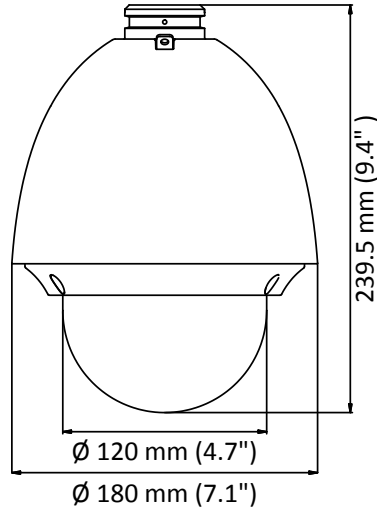

Order Model

DS-2AE4215T-D(D)

Dimension

Accessory

Distributed by

Headquarters

No.555 Qianmo Road, Binjiang District,
Hangzhou 310051, China
T +86-571-8807-5998
overseasbusiness@hikvision.com

Hikvision USA
T +1-909-895-0400
sales.usa@hikvision.com

Hikvision Australia
T +61-2-8599-4233
salesau@hikvision.com

Hikvision India
T +91-22-28469900
sales@pramahikvision.com

Hikvision Canada
T +1-866-200-6690
sales.canada@hikvision.com

Hikvision Thailand
T +662-275-9949
sales.thailand@hikvision.com

Hikvision Europe
T +31-23-5542770
sales.eu@hikvision.com

Hikvision Italy
T +39-0438-6902
info.it@hikvision.com

Hikvision Brazil
T +55 11 3318-0050
Latam.support@hikvision.com

Hikvision Turkey
T +90 (216)521 7070- 7074
sales.tr@hikvision.com

Hikvision Malaysia
T +601-7652-2413
sales.my@hikvision.com

Hikvision UK & Ireland
T +01628-902140
sales.uk@hikvision.com

Hikvision South Africa
Tel: +27 (10) 0351172
sale.africa@hikvision.com

Hikvision France
T +33(0)1-85-330-450
info.fr@hikvision.com

Hikvision Kazakhstan
T +7-727-9730667
nikia.panfilov@hikvision.ru

Hikvision Vietnam
T +84-974270888
sales.vt@hikvision.com

Hikvision UAE
T +971-4-4432090
salesme@hikvision.com

Hikvision Singapore
T +65-6684-4718
sg@hikvision.com

Hikvision Spain
T +34-91-737-16-55
info.es@hikvision.com

Hikvision Tashkent
T +99-87-1238-9438
uzb@hikvision.ru

Hikvision Hong Kong
T +852-2151-1761
info.hk@hikvision.com

Hikvision Russia
T +7-495-669-67-99
saleru@hikvision.com

Hikvision Korea
T +82-(0)31-731-8817
sales.korea@hikvision.com

Hikvision Poland
T +48-22-460-01-50
info.pl@hikvision.com

Hikvision Indonesia
T +62-21-2933759
Sales.Indonesia@hikvision.com

Hikvision Colombia
sales.colombia@hikvision.com