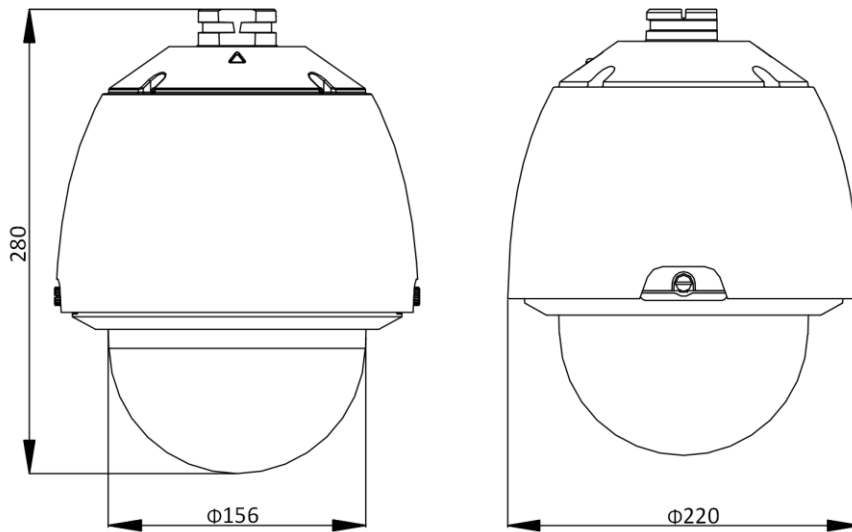

Dimensions

Unit: mm

Accessory

Optional

**DS-1604ZJ
Wall Mount**

**DS-1602ZJ
Wall Mount**

**DS-1604ZJ-Box
Wall Mount with Junction
Box**

**DS-1604ZJ-Box-Corner
Wall Mount with Junction
Box**