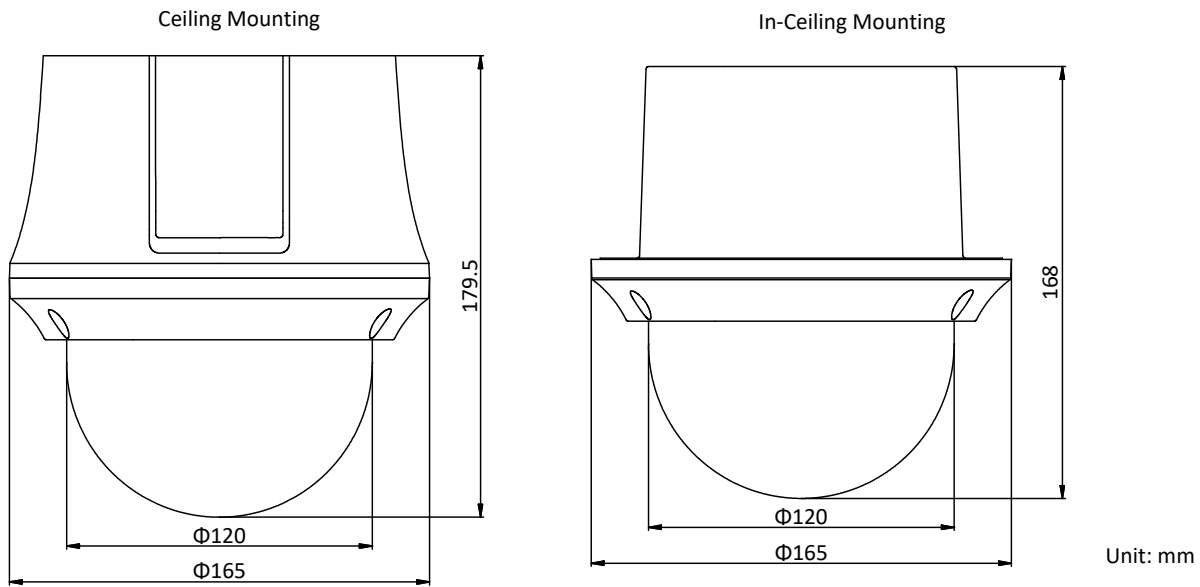

Available Model

DS-2DE4415W-DE3, 12 VDC & PoE+ (802.3 at, class4)

Dimensions