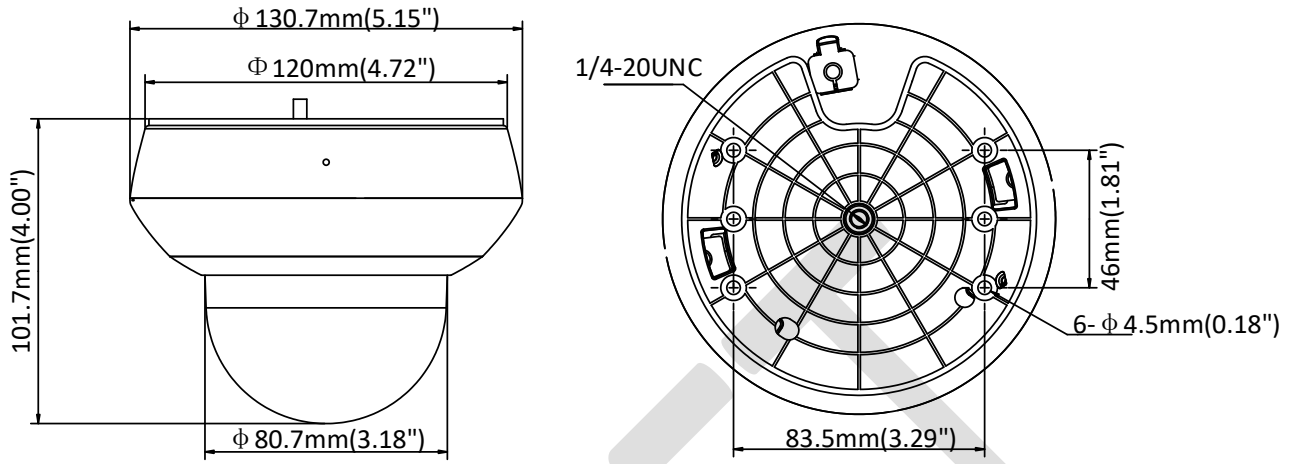

Available Model

DS-2DE2A404IW-DE3(2.8-12MM), 12 VDC & PoE

Dimensions