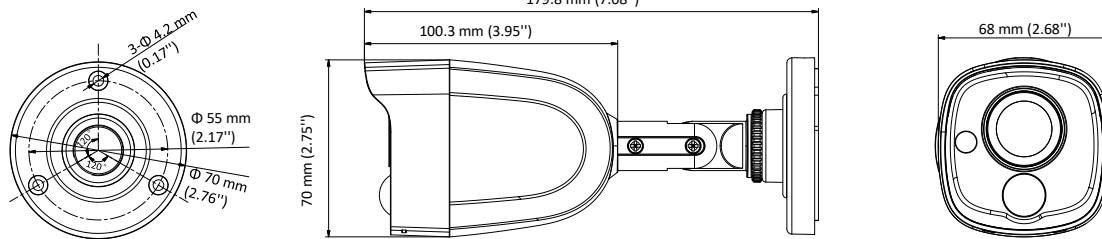

DS-2CE11D0T-PIRLP 2 MP PIR Camera

Key Feature

- 2 MP, 1920 × 1080 resolution
- 2.8 mm, 3.6 mm fixed focal lens
- Smart IR, up to 20 m IR distance
- PIR detection, strobe light alarm
- IP67

Specification

Camera	
Image Sensor	2 MP CMOS
Signal System	PAL/NTSC
Frame Rate	TVI: 1080P@25fps, 1080P@30fps
Resolution	1920 (H) × 1080 (V)
Min. illumination	0.01Lux @ (F1.2, AGC ON), 0 Lux with IR
Shutter Time	PAL: 1/25 s to 1/50,000 s NTSC: 1/30 s to 1/50,000 s
Lens	2.8 mm, 3.6 mm fixed focal lens
Field of View	2.8 mm, horizontal FOV:103°, vertical FOV: 56°, diagonal FOV: 122° 3.6 mm, horizontal FOV:82.2°, vertical FOV: 44°, diagonal FOV: 94°
Lens Mount	M12
Strobe Light Alarm	Yes
Day & Night	ICR
WDR (Wide Dynamic Range)	Digital WDR
Angle Adjustment	Pan: 0° to 360°, Tilt: 0° to 180°, Rotate: 0° to 360°
Menu	
White Light	AUTO/OFF
Image Mode	STD/HIGH-SAT
AGC	Yes
Day/Night Mode	Auto/Color/BW (Black and White)
White Balance	Auto/Manual
AE (Auto Exposure) Mode	DWDR/BLC/HLC/Global
Noise Reduction	2D DNR
Language	English
Function	Brightness, Sharpness, Mirror, Smart IR
Interface	
Video Output	1 HD analog output
General	
Operating Conditions	-40 °C to 60 °C (-40 °F to 140 °F), Humidity: 90% or less (non-condensing)
Power Supply	12 VDC ± 25%
Power Consumption	Max. 4.5 W
Ingress Protection	IP67
Material	Plastic
IR Range	Up to 20 m
White Light Range	Up to 20 m
PIR Range	Angle: 110°, Range: 11 m
Communication	HIKVISION-C
Dimensions	68 mm × 70 mm × 179.8 mm (2.68" × 2.76" × 7.08")
Weight	Approx. 190 g (0.42 lb.)

Order Model

DS-2CE11D0T-PIRLP

Dimension

Accessory

Distributed by DS-1280ZJ-XS
Junction Box

HIKVISION®

Headquarters

No.555 Qianmo Road, Binjiang District,
Hangzhou 310051, China
T +86-571-8807-5998
overseasbusiness@hikvision.com