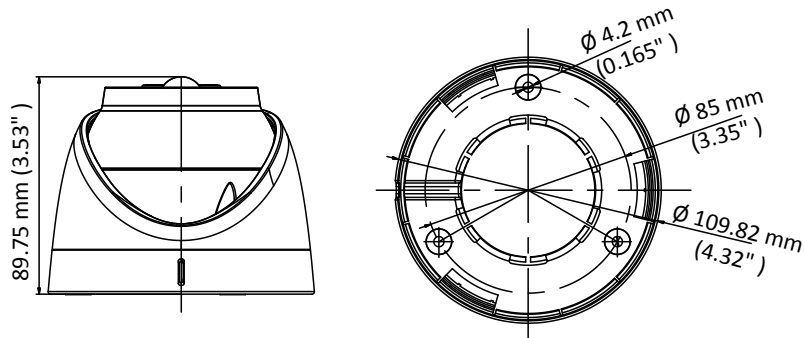

Dimension

Accessory

DS-1275ZJ-SUS Vertical Pole Mount

DS-1276ZJ-SUS Corner Mount

DS-1280ZJ-S Junction Box

Distributed by

HIKVISION

Headquarters

No.555 Qianmo Road, Binjiang District,
Hangzhou 310051, China
T +86-571-8807-5998
overseasbusiness@hikvision.com

Hikvision USA
T +1-909-895-0400
sales.usa@hikvision.com

Hikvision Europe
T +31-23-55-42-770
info.eu@hikvision.com

Hikvision Middle East
T +971-4-8816086
salesme@hikvision.com

Hikvision Russia
T +7-495-669-67-99
saleru@hikvision.com

Hikvision India
T +91-22-28469900
sales@pramahikvision.com

Hikvision Italy
T +39-0438-6902
info.it@hikvision.com

Hikvision France
T +33(0)1-85-330-450
info.fr@hikvision.com

Hikvision Spain
T +34-91-737-16-55
info.es@hikvision.com

Hikvision Poland
T +48-22-460-01-50
poland@hikvision.com

Hikvision UK
T +01628-902140
support.uk@hikvision.com

Hikvision Singapore
T +65-6684-4718
sg@hikvision.com

Hikvision Oceania
T +61-2-8599-4233
salesau@hikvision.com

Hikvision Canada
T +1-909-895-0400
sales.usa@hikvision.com

Hikvision Korea
T +82-31-731-8841
sales.korea@hikvision.com

Hikvision Brazil
T +55 11 3318-0050
Latam.support@hikvision.com

Hikvision Africa
T +27 (10) 0351172
sale.africa@hikvision.com

Hikvision Hong Kong
T +852-2151-1761