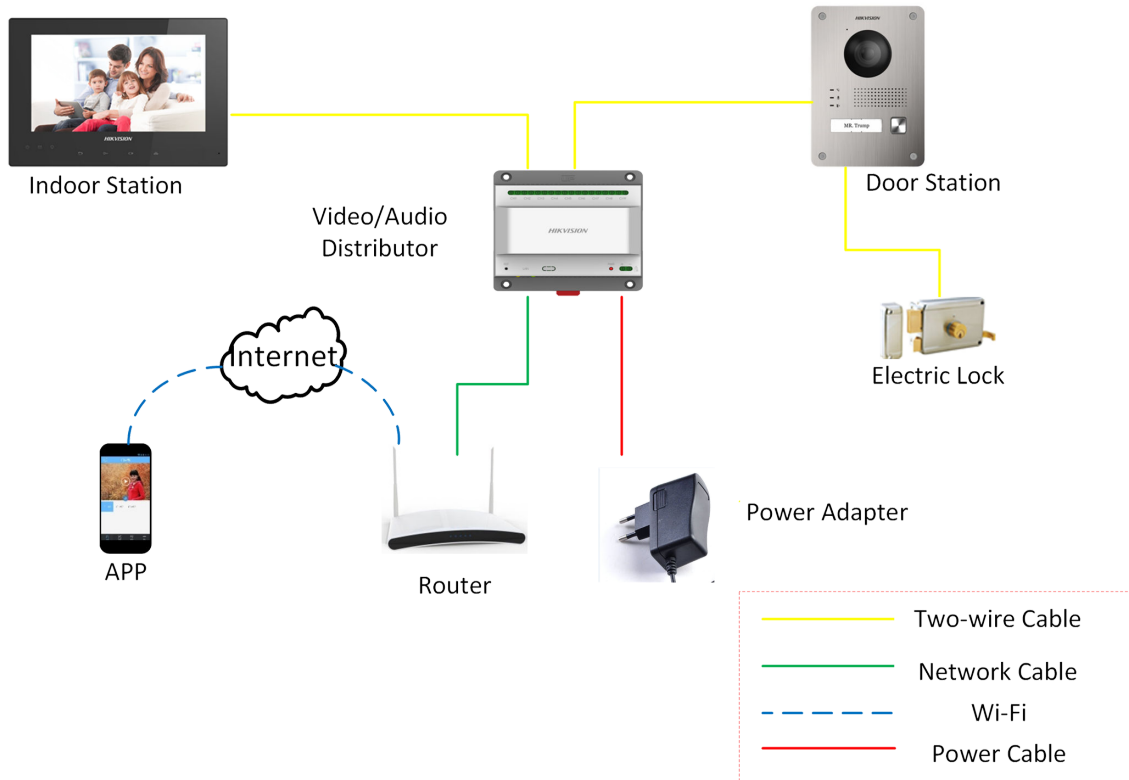

Typical Application