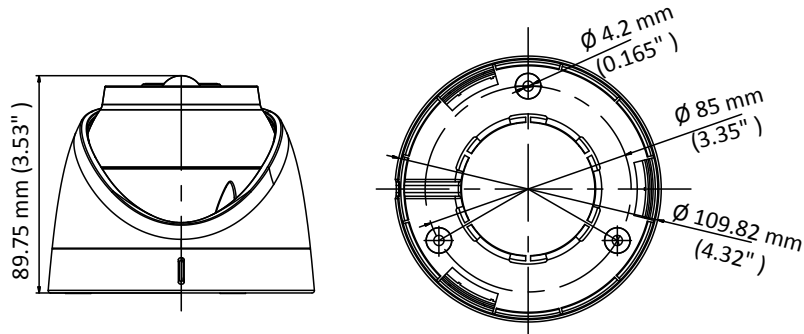

Order Model

DS-2CE71D0T-PIRLPO

Dimension

Accessory

Distributed by

HIKVISION®

Headquarters

No.555 Qianmo Road, Binjiang District,
Hangzhou 310051, China
T +86-571-8807-5998
overseasbusiness@hikvision.com

Hikvision USA
T +1-909-895-0400
sales.usa@hikvision.com

Hikvision Australia
T +61-2-8599-4233
sales.au@hikvision.com

Hikvision India
T +91-22-28469900
sales@pramahikvision.com

Hikvision Canada
T +1-866-200-6690
sales.canada@hikvision.com

Hikvision Thailand
T +662-275-9949
sales.thailand@hikvision.com

Hikvision Europe
T +31-23-5542770
sales.eu@hikvision.com

Hikvision Italy
T +39-0438-6902
info.it@hikvision.com

Hikvision Brazil
T +55 11 3318-0050
Latam.support@hikvision.com

Hikvision Turkey
T +90 [216]521 7070- 7074
sales.tr@hikvision.com

Hikvision Malaysia
T +601-7652-2413
sales.my@hikvision.com

Hikvision UK & Ireland
T +01628-902140
sales.uk@hikvision.com

Hikvision South Africa
Tel: +27 [10] 0351172
sale.africa@hikvision.com

Hikvision France
T +33[0]1-85-330-450
info.fr@hikvision.com

Hikvision Kazakhstan
T +7-727-9730667
nikia.panfilov@hikvision.ru

Hikvision Vietnam
T +84-974270888
sales.vt@hikvision.com

Hikvision UAE
T +971-4-4432090
salesme@hikvision.com

Hikvision Singapore
T +65-6684-4718
sg@hikvision.com

Hikvision Spain
T +34-91-737-16-55
info.es@hikvision.com

Hikvision Tashkent
T +99-87-1238-9438
uzb@hikvision.ru

Hikvision Hong Kong
T +852-2151-1761
info.hk@hikvision.com

Hikvision Russia
T +7-495-669-67-99
saleru@hikvision.com

Hikvision Korea
T +82-(0)31-731-8817
sales.korea@hikvision.com

Hikvision Poland
T +48-22-460-01-50
info.pl@hikvision.com

Hikvision Indonesia
T +62-21-2933759
Sales.Indonesia@hikvision.com

Hikvision Colombia
sales.colombia@hikvision.com