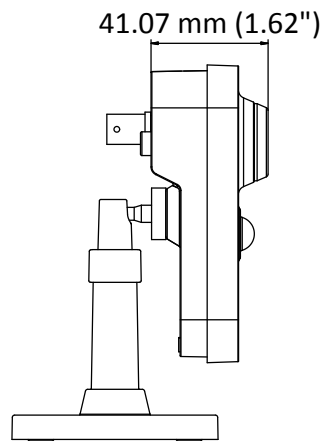

Order Models

DS-2CE38D8T-PIR

Dimension