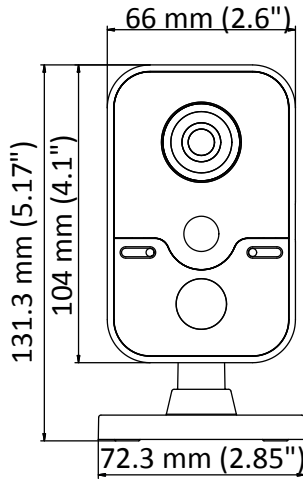

Order Models

DS-2CE38D8T-PIR

Dimension