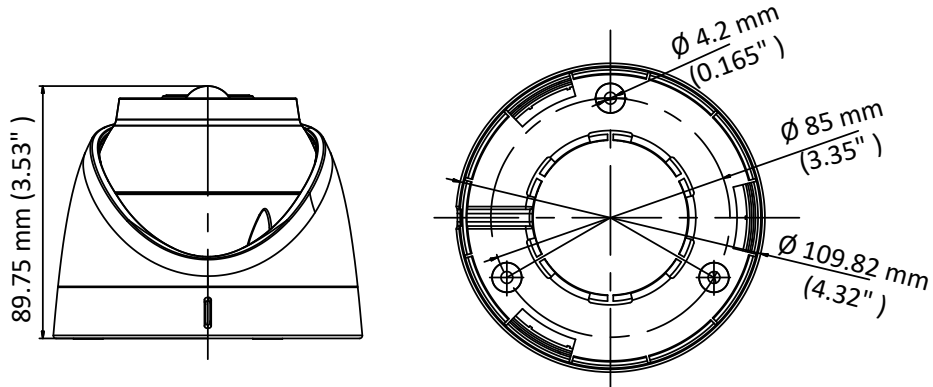

Order Model

DS-2CE71D8T-PIRLO

Dimension