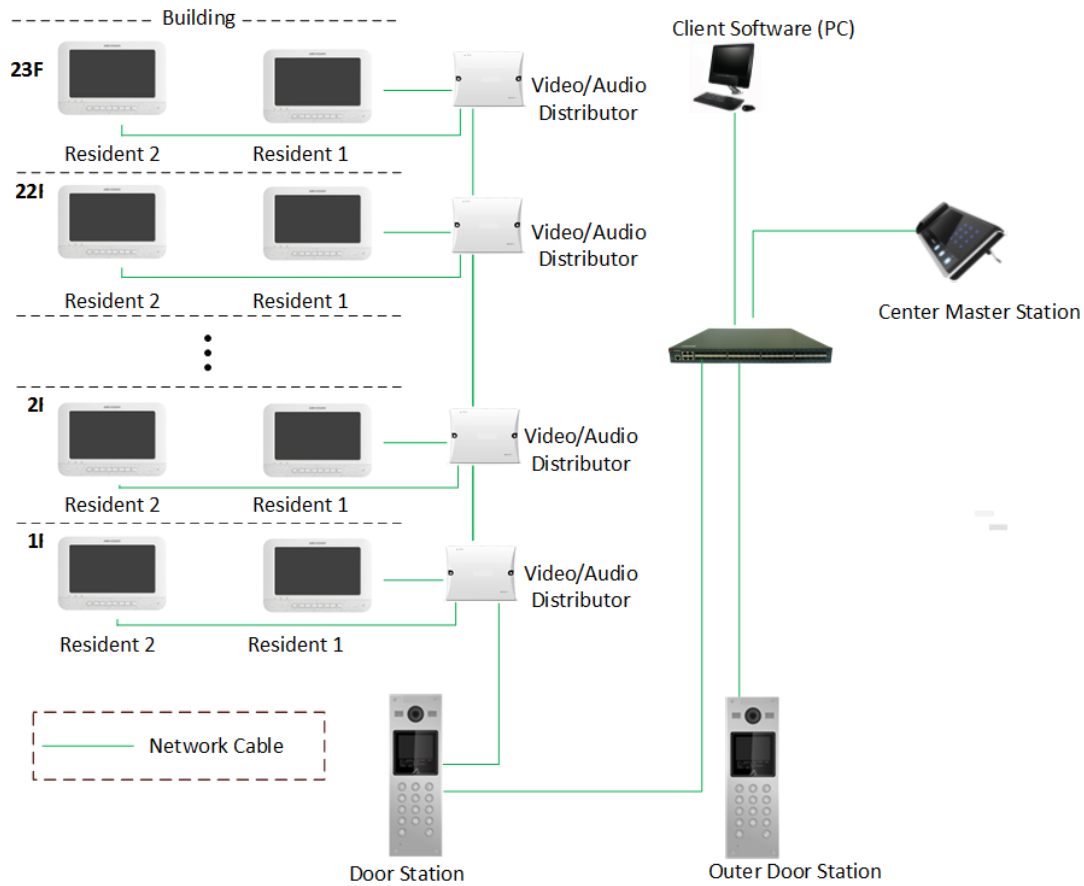

Typical Application