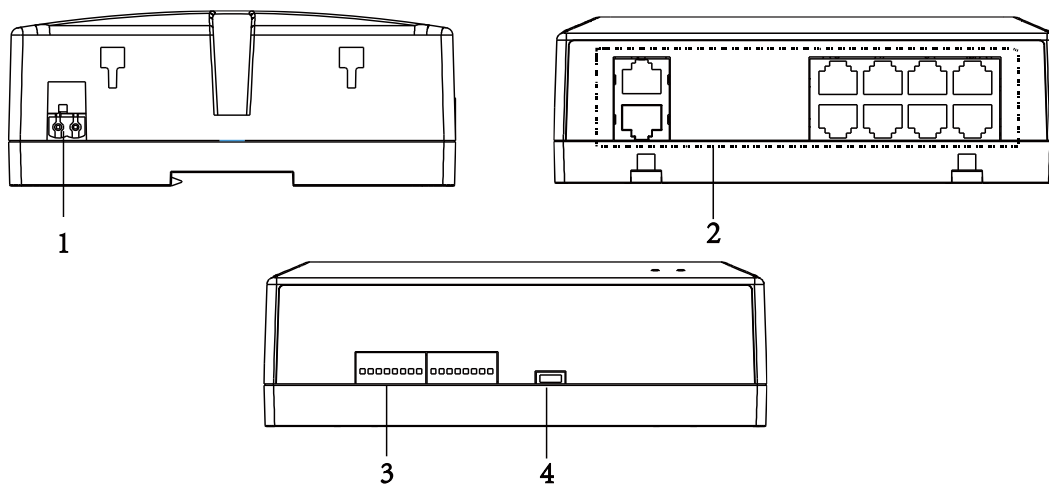

Index	Description	Index	Description
1	Volume Wheel	8	LCD Display Screen
2	Power Supply Indicator	9	Microphone
3	Alarm Indicator	10	Arm/Disarm Key
4	Answer/Decline Key	11	Network Interface(24 VDC)
5	Unlock Key	12	Reserved
6	Live View Key	13	Loudspeaker
7	Management Center Key	14	Terminals

Video/Audio Distributor

Index	Description
1	Power Socket
2	Network Interface
3	DIP Switch
4	Serial Port