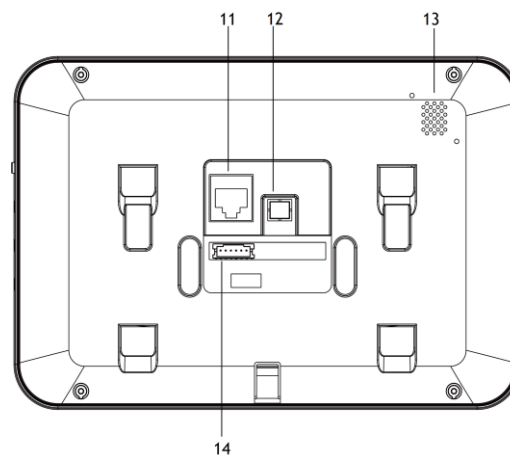

Appearance and Interfaces

Door Station

Index	Description	Index	Description
1	Low Illumination Supplement Light	6	Numeric Keypad
2	Loudspeaker	7	Call Key
3	Built-in Camera	8	Call Center Key
4	LCD Display Screen	9	Microphone
5	Card Induction Area	10	TAMPER

Indoor Station

Front Panel

Rear Panel