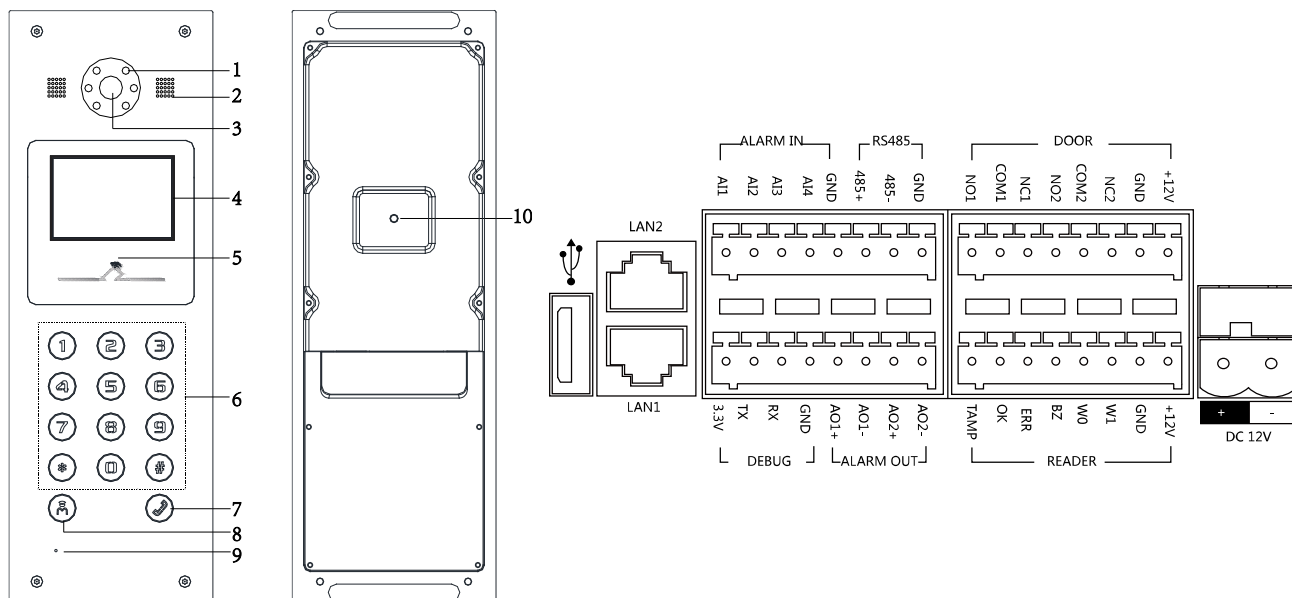

Appearance and Interfaces

Door Station