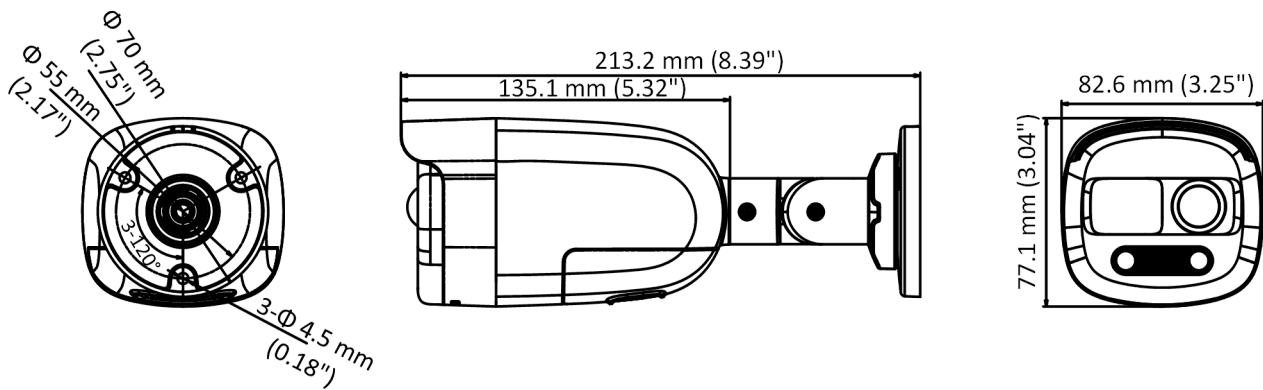

## DS-2CE12DFT-PIRXOF28 2 MP PIR Siren Full Time Color Camera

ColorVu

- 2 MP, 1920 × 1080 resolution
- 24-hour color image
- 130 dB true WDR, 3D DNR
- 2.8 mm fixed focal lens
- Smart Light, up to 40 m white light distance
- PIR detection, strobe light alarm, alarm out/audible alarm
- Built-in siren
- 4 in 1 video output (switchable TVI/AHD/CVI/CVBS)
- IP67

## Specification

Camera	
Image Sensor	2 MP CMOS
Signal System	PAL/NTSC
Resolution	1920 (H) × 1080 (V)
Frame Rate	TVI: 1080p@30fps, 1080p@25fps AHD: 1080p@30fps, 1080p@25fps CVI: 1080p@30fps, 1080p@25fps CVBS: PAL/NTSC
Min. illumination	0.0005 Lux @ (F1.0, AGC ON), 0 Lux with White Light
Shutter Time	PAL: 1/25 s to 1/50, 000 s NTSC: 1/30 s to 1/50, 000 s
Slow Shutter	Max. 16 times
Lens	2.8 mm fixed lens
Field of View	2.8 mm, horizontal FOV: 104°, vertical FOV: 54°, diagonal FOV: 126°
Lens Mount	M16
Flashing Light Alarm (Red & Blue)	Yes
Audible Alarm	Yes
Day & Night	Color
WDR (Wide Dynamic Range)	≥130 dB
Angle Adjustment	Pan: 0 to 360°, Tilt: 0 to 180°, Rotation: 0 to 360°
Menu	
White Light	Auto/Off
Image Mode	STD/HIGH-SAT
AGC	Yes
White Balance	Auto/Manual
AE (Auto Exposure) Mode	WDR/BLC/HLC/Global/HLS
Anti-Banding	Yes
Privacy Mask	4 programmable privacy masks
Motion Detection	4 programmable motion areas
Noise Reduction	3D DNR/ 2D DNR
Language	English
Function	Brightness, Sharpness, Mirror, Smart Light, Defective Pixel Correction
Interface	
Video Output	Switchable TVI/AHD/CVI/CVBS
Alarm	1 alarm out

General	
Operating Conditions	-40 °C to 60 °C (-40 °F to 140 °F), humidity 90% or less (non-condensing)
Power Supply	12 VDC ± 25% <i>*You are recommended to use one power adapter to supply the power for one camera.</i>
Power Consumption	Max. 8.5 W
Protection Level	IP67
Material	Front Cover: Metal Main Body: Plastic
White Light Range	Up to 40 m
PIR Range	Angle: 110°, Range: 11 m
Communication	HIKVISION-C
Dimensions	77.1 mm × 82.6 mm × 213.2 mm (3.04" × 3.25" × 8.39")
Weight	Approx. 452 g (1.00 lb.)

### Dimension