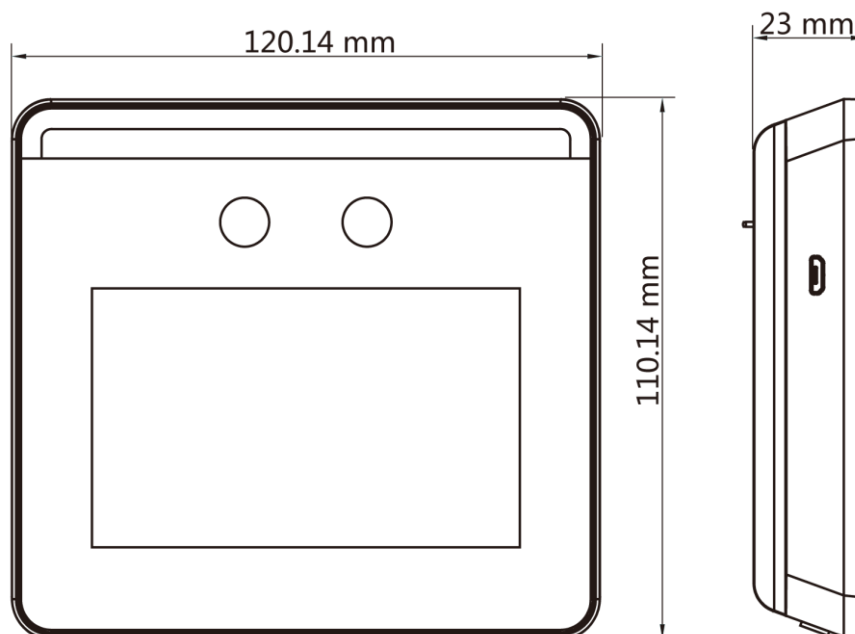

▪ Specification

System Parameters	
Operation System	Linux
Camera	2 MP dual-lens camera with wide dynamic range
Capacity	Card: 1500 (When connecting external card reader) Face: 300 Event: 150,000
1:N face recognition duration	< 0.2 s
LCD Screen	
LCD Screen	3.97-inch touch screen
General	
Face Recognition Distance	0.3 m to 1.5 m
Interface	USB × 1, electric lock × 1, door contact × 1, tamper × 1, exit button × 1, RS-485 × 1
Communication Mode	For DS-K1T331: TCP/IP (10/100 Mbps, self-adaptive) For DS-K1T331W: TCP/IP (10/100 Mbps, self-adaptive), Wi-Fi
Power supply	12 V, 1.5 A, 18 W
Working temperature	-10 °C to 50 °C (14 °F to 122 °F)
Working humidity	10 to 90% (no condensing)
Dimension	120 mm × 110 mm × 23 mm (4.7" × 4.3" × 0.9")
Application situation	Indoor use

▪ Dimension

▪ Available Model

DS-K1T331, DS0K1T331W