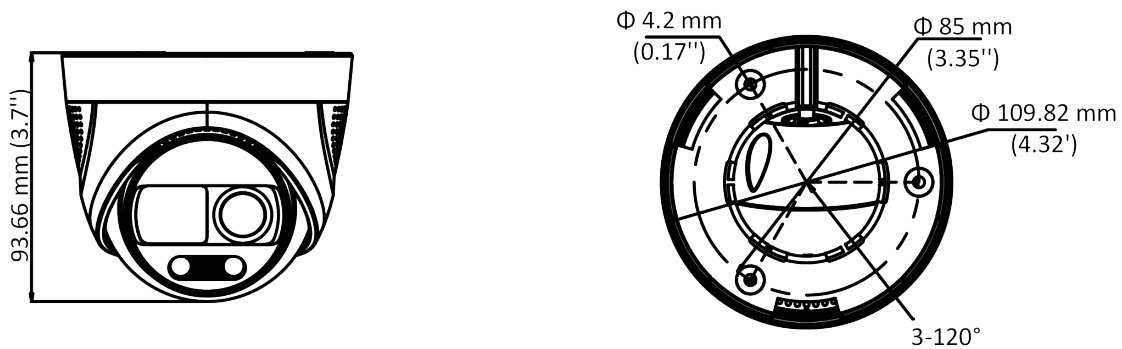

General	
Material	Enclosure: Plastic Main Body: Metal
IR Range	Up to 20 m
PIR Range	Angle: 110°, Range: 11 m
Communication	HIKVISION-C
Dimensions	Φ 109.82 mm × 93.66 mm (Φ 4.32" × 3.7")
Weight	Approx. 388 g (0.86 lb.)

Available Model

DS-2CE72D0T-PIRXF

Dimension

Accessory

DS-1281ZJ-S
Inclined Ceiling Mount