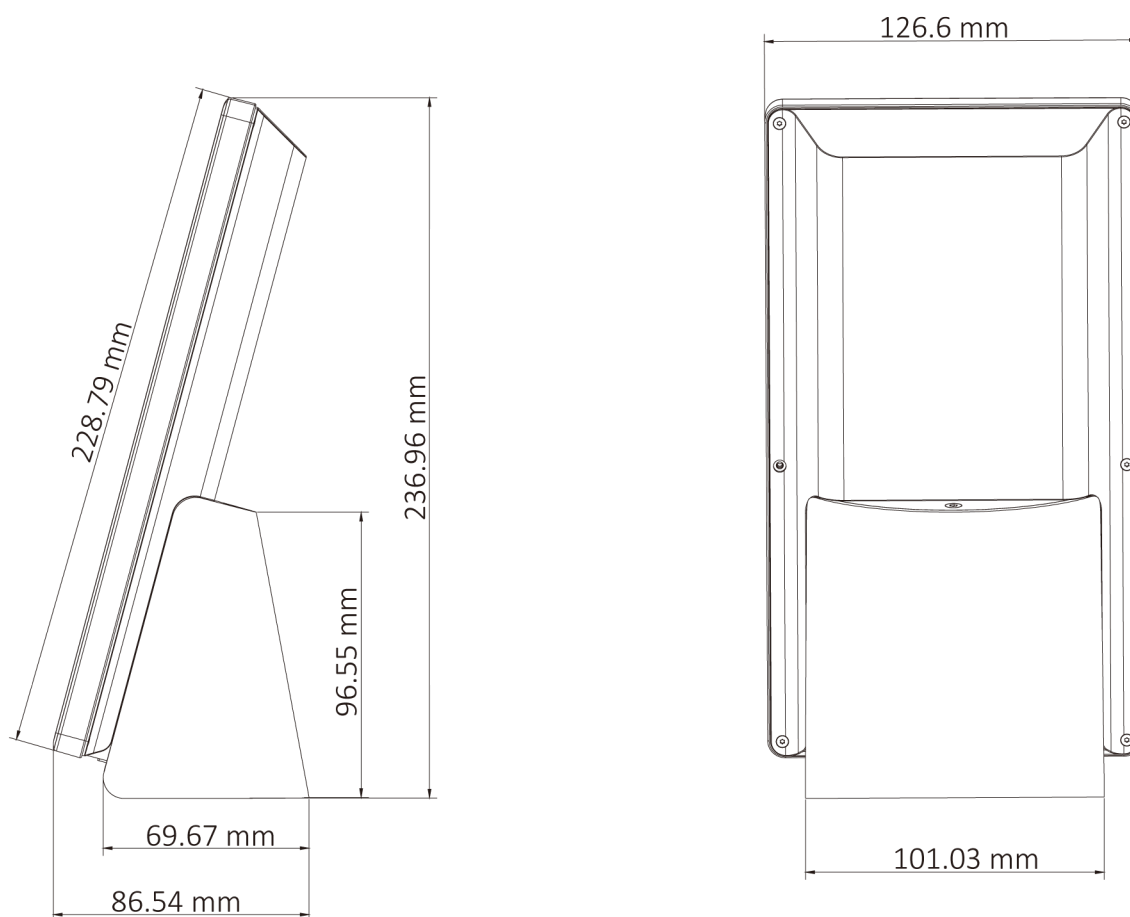

Dimensions

Accessory