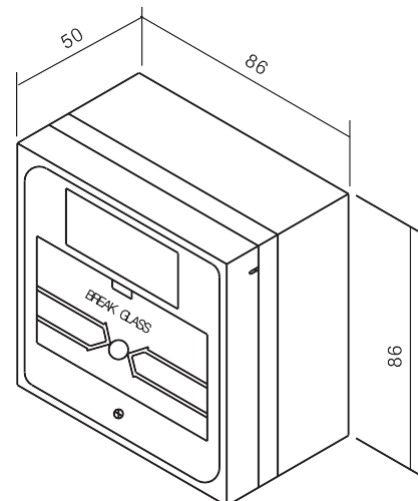

Installation and Dimension